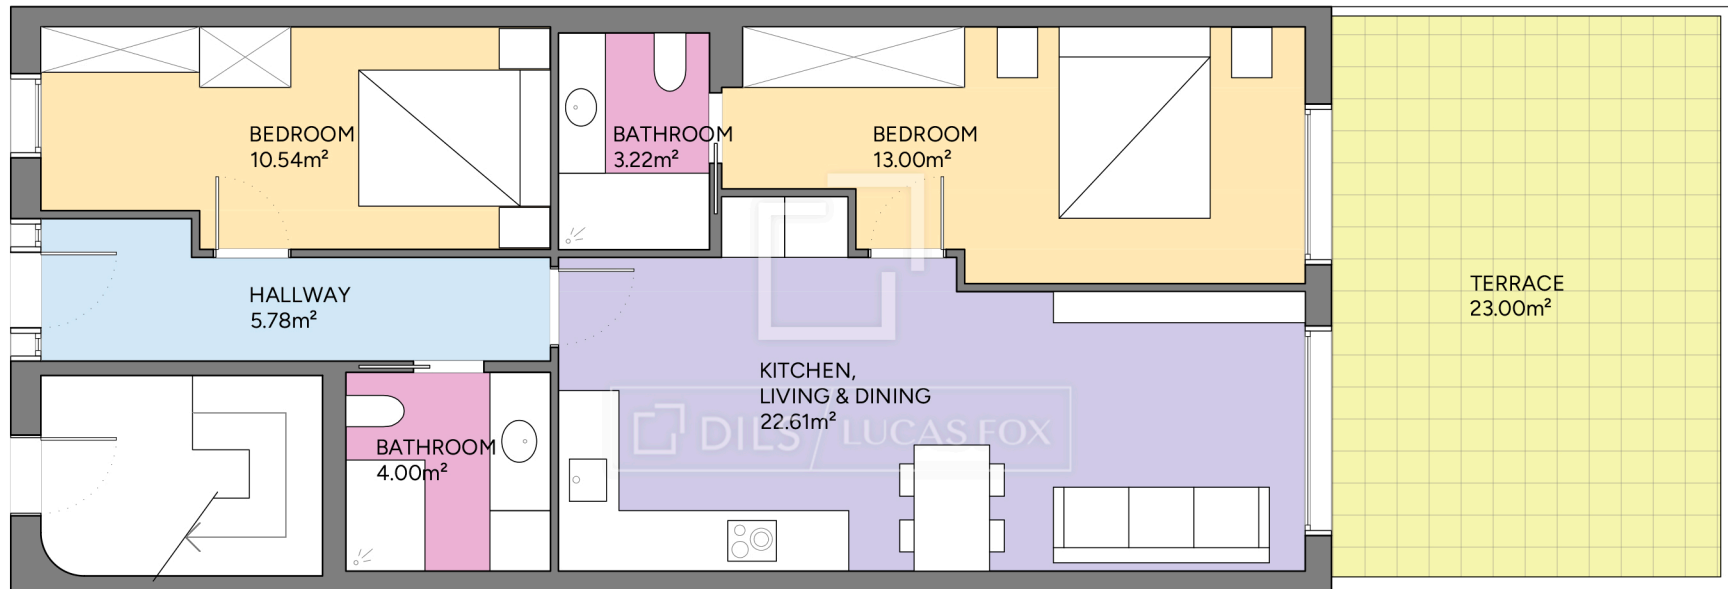

# BCN69936

Scale in meters. Indicative only. Dimensions are approximate. All information contained here is gathered from sources we believe to be reliable. However we cannot guarantee its accuracy and interested persons should rely on their own enquiries.

Measurements FLOOR	
Built surface	69.05m <sup>2</sup>
Useful surface	59.15m <sup>2</sup>
Exterior surface	23.00m <sup>2</sup>