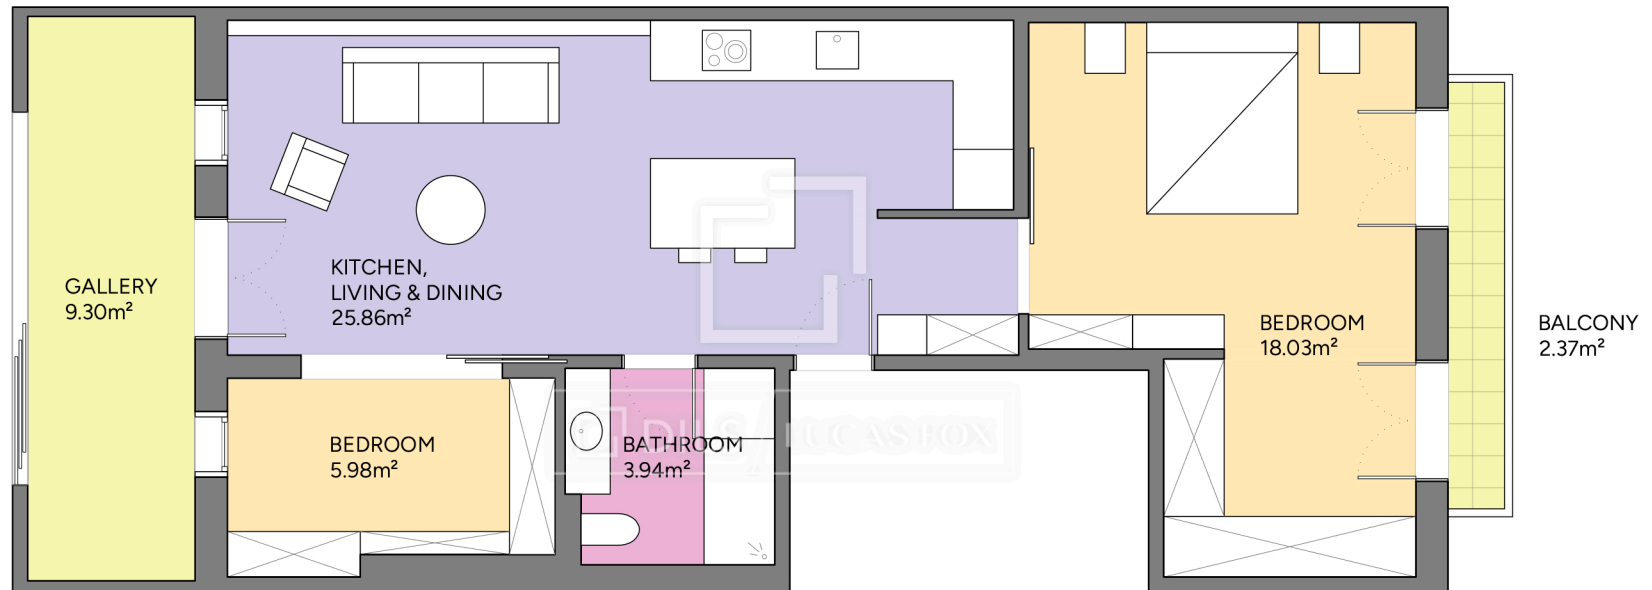

BCN69903

Scale in meters. Indicative only. Dimensions are approximate. All information contained here is gathered from sources we believe to be reliable. However we cannot guarantee its accuracy and interested persons should rely on their own enquiries.

Measurements FLOOR	
Built surface	75.01m ²
Useful surface	63.11m ²
Exterior surface	2.37m ²
Height	3.14m