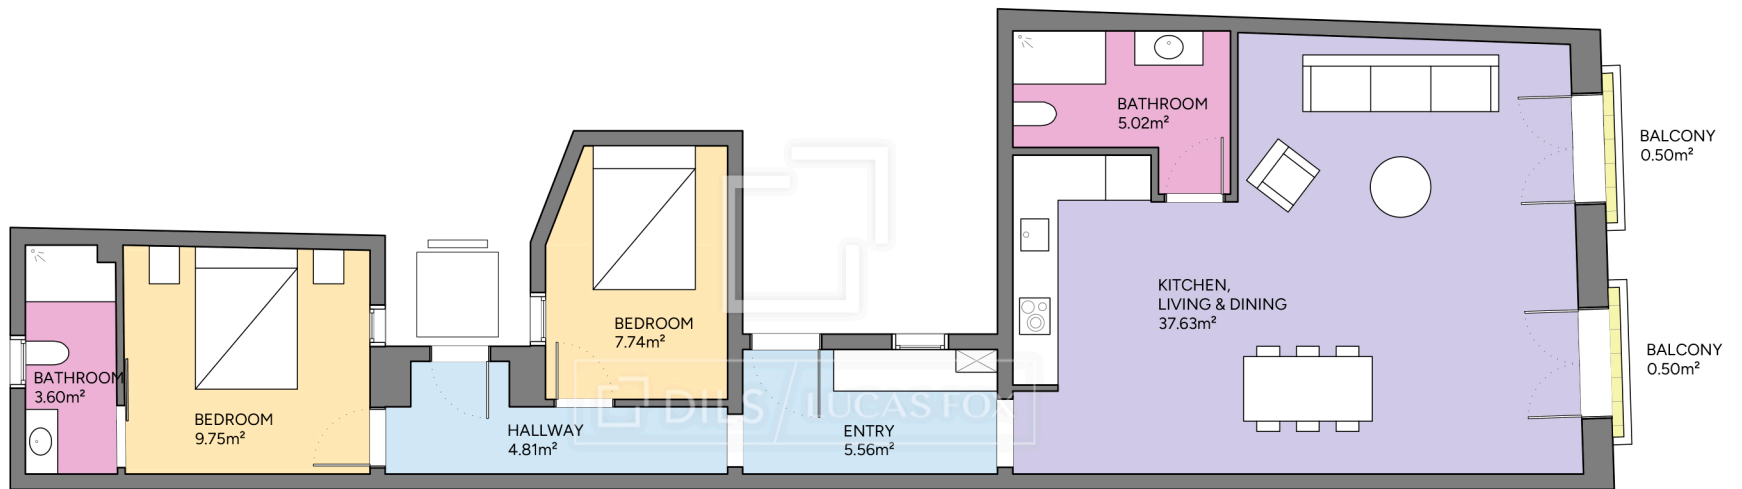

BCN69677

Scale in meters. Indicative only. Dimensions are approximate. All information contained here is gathered from sources we believe to be reliable. However we cannot guarantee its accuracy and interested persons should rely on their own enquiries.

Measurements FLOOR	
Built surface	90.51m ²
Useful surface	74.11m ²
Exterior surface	1.00m ²
Height	2.95m