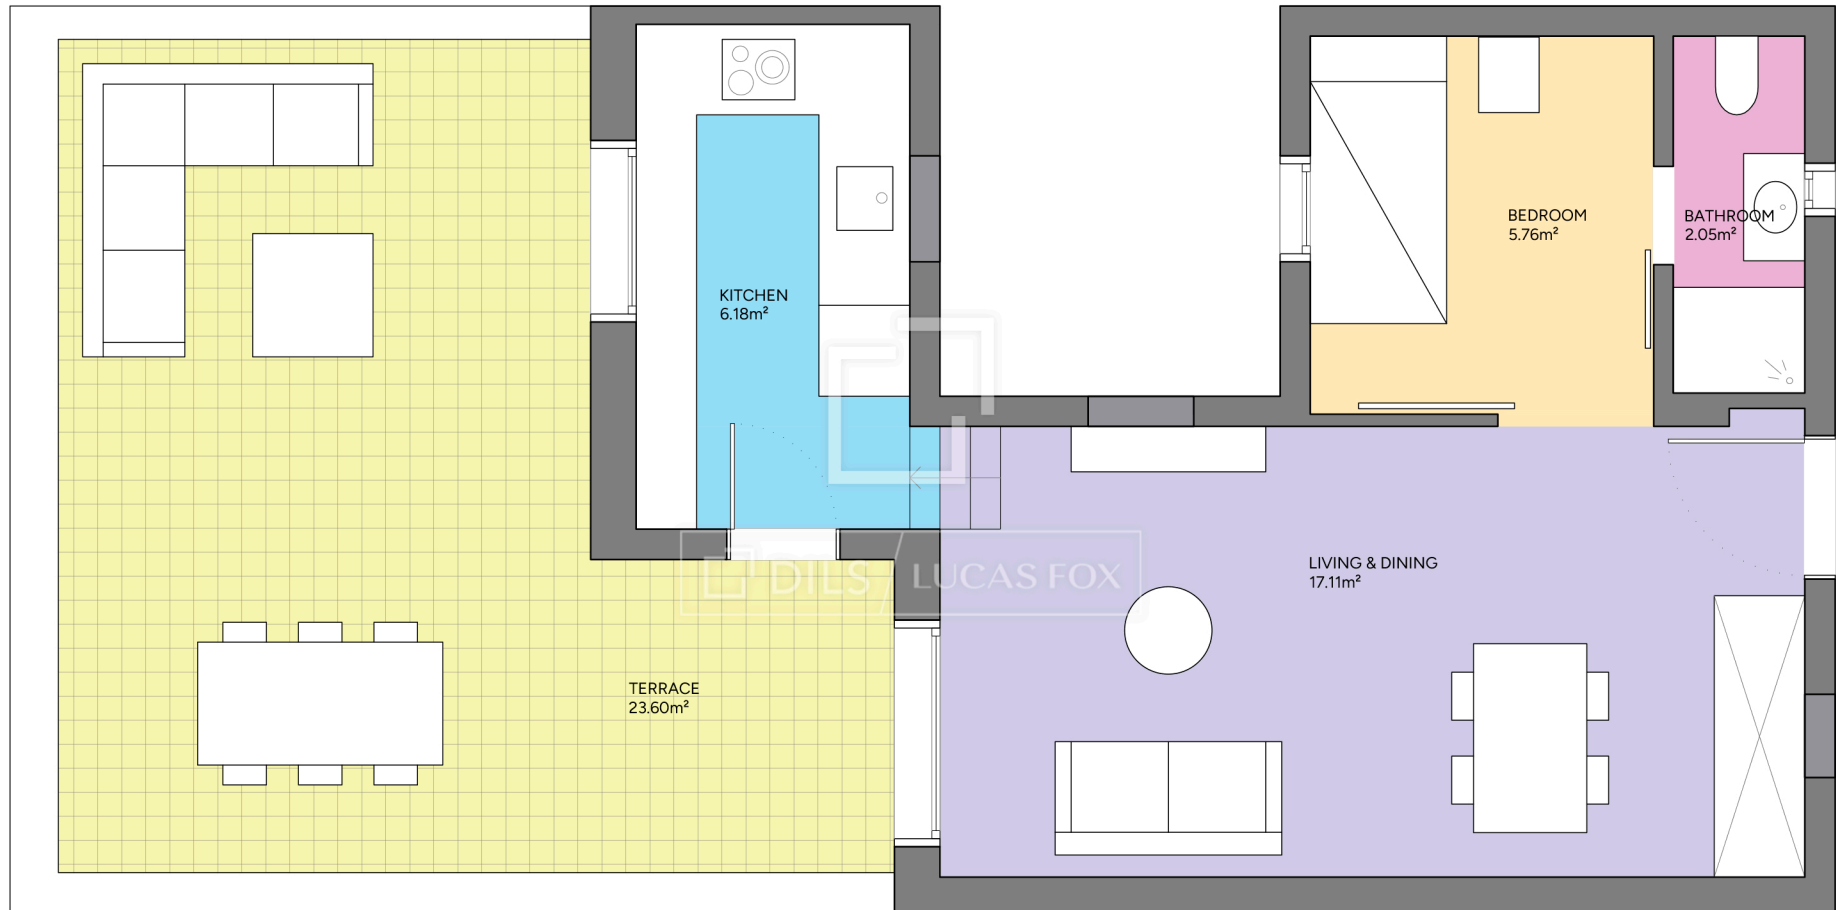

# BCN69609

Scale in meters. Indicative only. Dimensions are approximate. All information contained here is gathered from sources we believe to be reliable. However we cannot guarantee its accuracy and interested persons should rely on their own enquiries.

Measurements FLOOR	
Built surface	38.80m <sup>2</sup>
Useful surface	31.10m <sup>2</sup>
Exterior surface	23.60m <sup>2</sup>
Height	2.35m