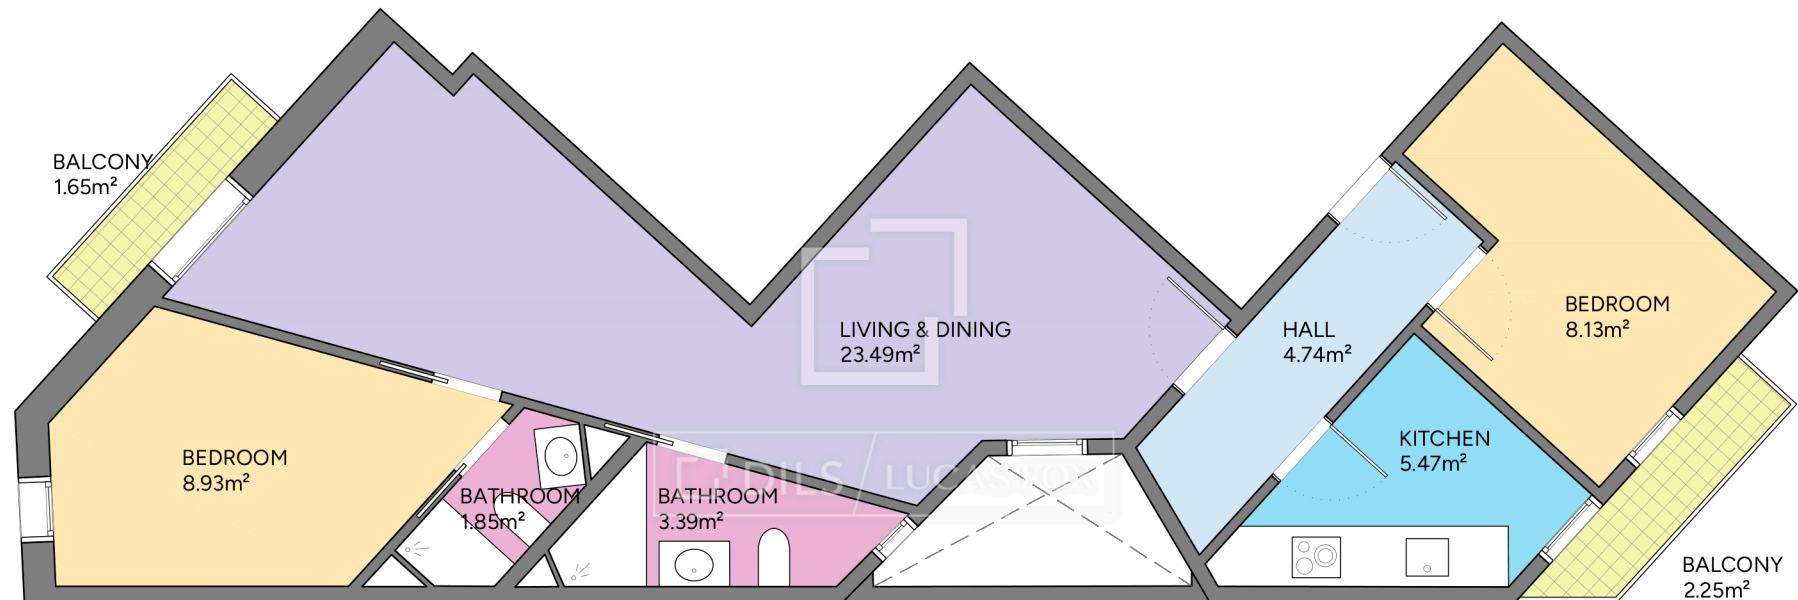

BCN69605

Scale in meters. Indicative only. Dimensions are approximate. All information contained here is gathered from sources we believe to be reliable. However we cannot guarantee its accuracy and interested persons should rely on their own enquiries.

Measurements FLOOR	
Built surface	71.52m ²
Useful surface	56.00m ²
Exterior surface	3.90m ²