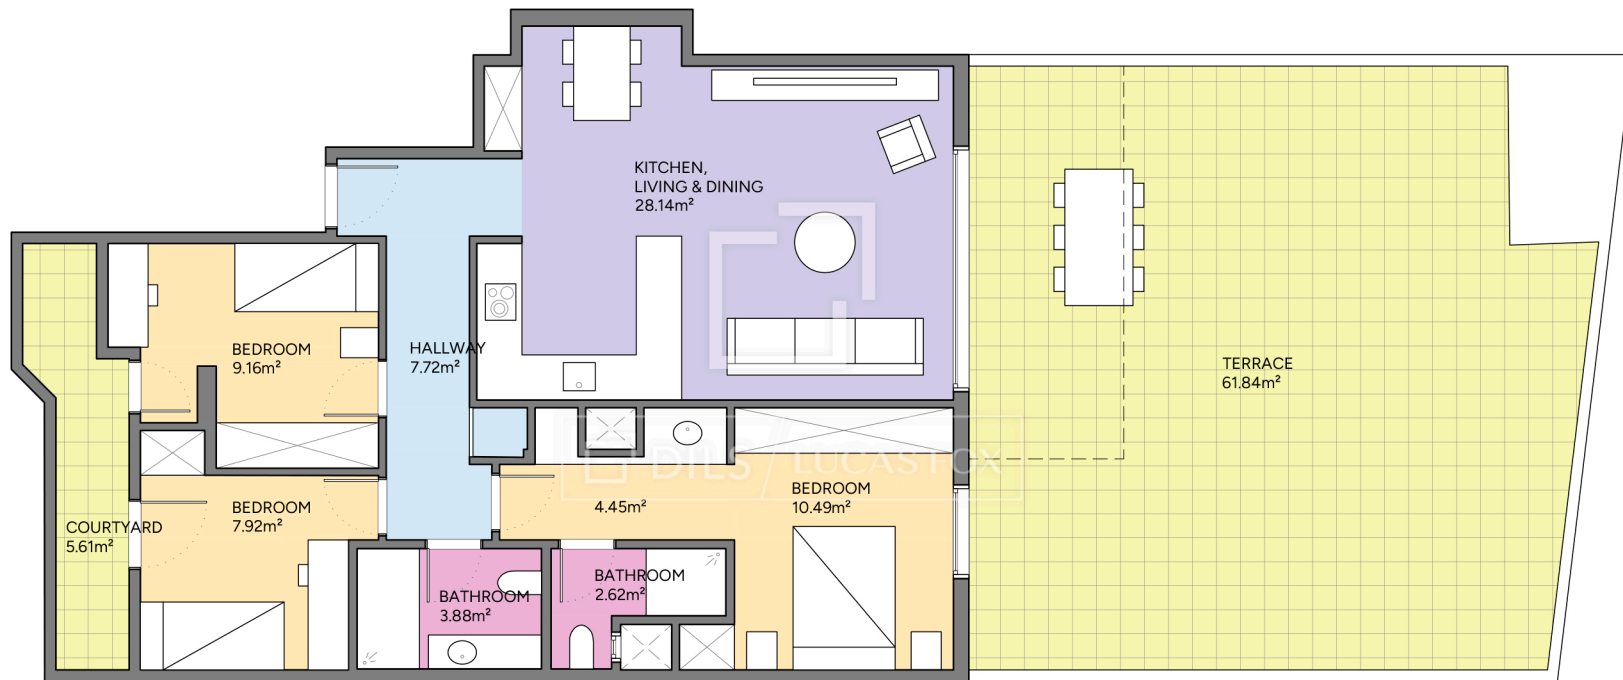

BCN69506

Scale in meters. Indicative only. Dimensions are approximate. All information contained here is gathered from sources we believe to be reliable. However we cannot guarantee its accuracy and interested persons should rely on their own enquiries.

Measurements FLOOR	
Built surface	85.70m ²
Useful surface	74.38m ²
Exterior surface	67.45m ²