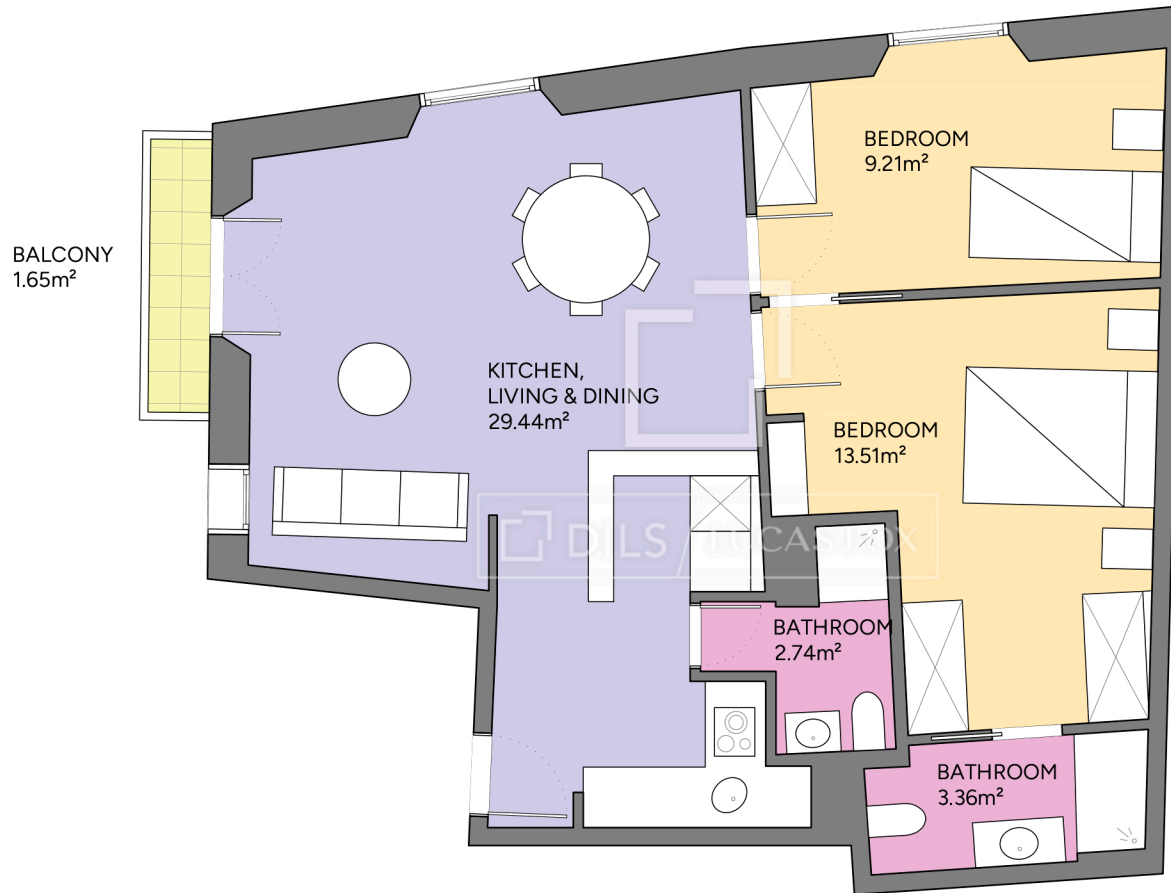

BCN66806

Scale in meters. Indicative only. Dimensions are approximate. All information contained here is gathered from sources we believe to be reliable. However we cannot guarantee its accuracy and interested persons should rely on their own enquiries.

Measurements FLOOR	
Built surface	69.21m ²
Useful surface	58.25m ²
Exterior surface	1.65m ²
Height	3.48m / 3.07m