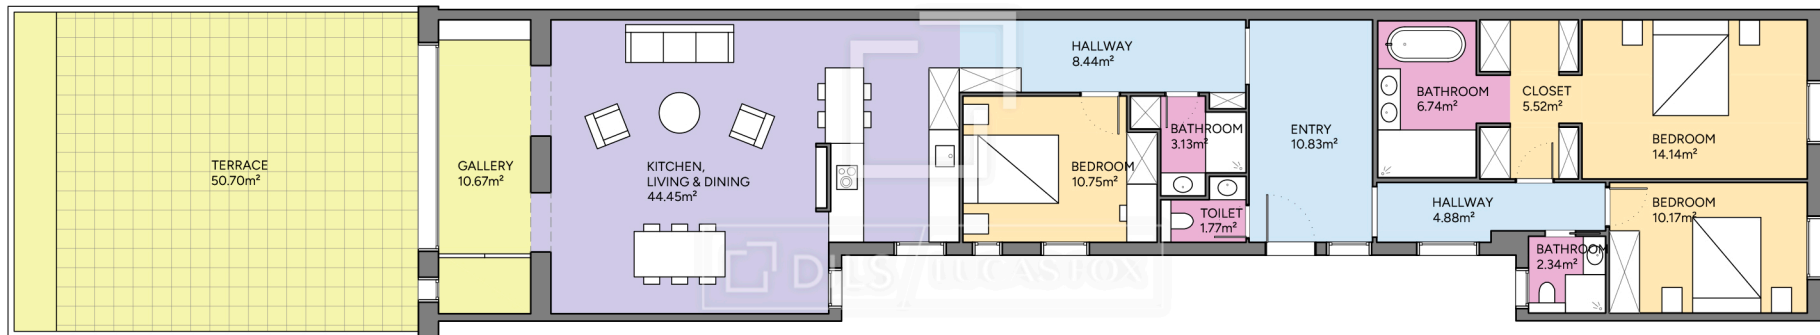

BCN69437

Scale in meters. Indicative only. Dimensions are approximate. All information contained here is gathered from sources we believe to be reliable. However we cannot guarantee its accuracy and interested persons should rely on their own enquiries.

Measurements FLOOR	
Built surface	150.82m ²
Useful surface	133.84m ²
Terrace surface	50.70m ²