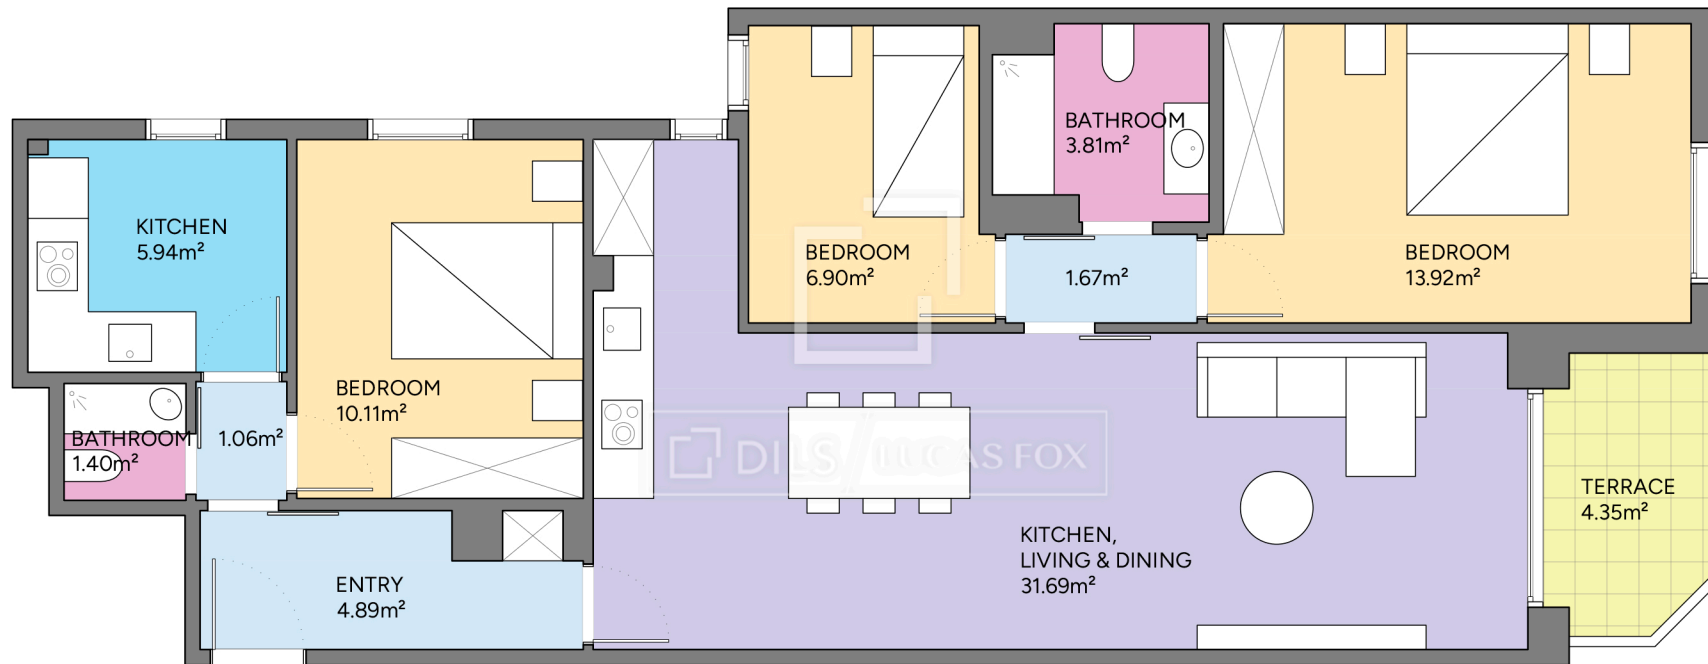

# BCN69430

Scale in meters. Indicative only. Dimensions are approximate. All information contained here is gathered from sources we believe to be reliable. However we cannot guarantee its accuracy and interested persons should rely on their own enquiries.

Measurements FLOOR	
Built surface	94.30m <sup>2</sup>
Useful surface	81.40m <sup>2</sup>
Exterior surface	4.35m <sup>2</sup>
Height	2.77m