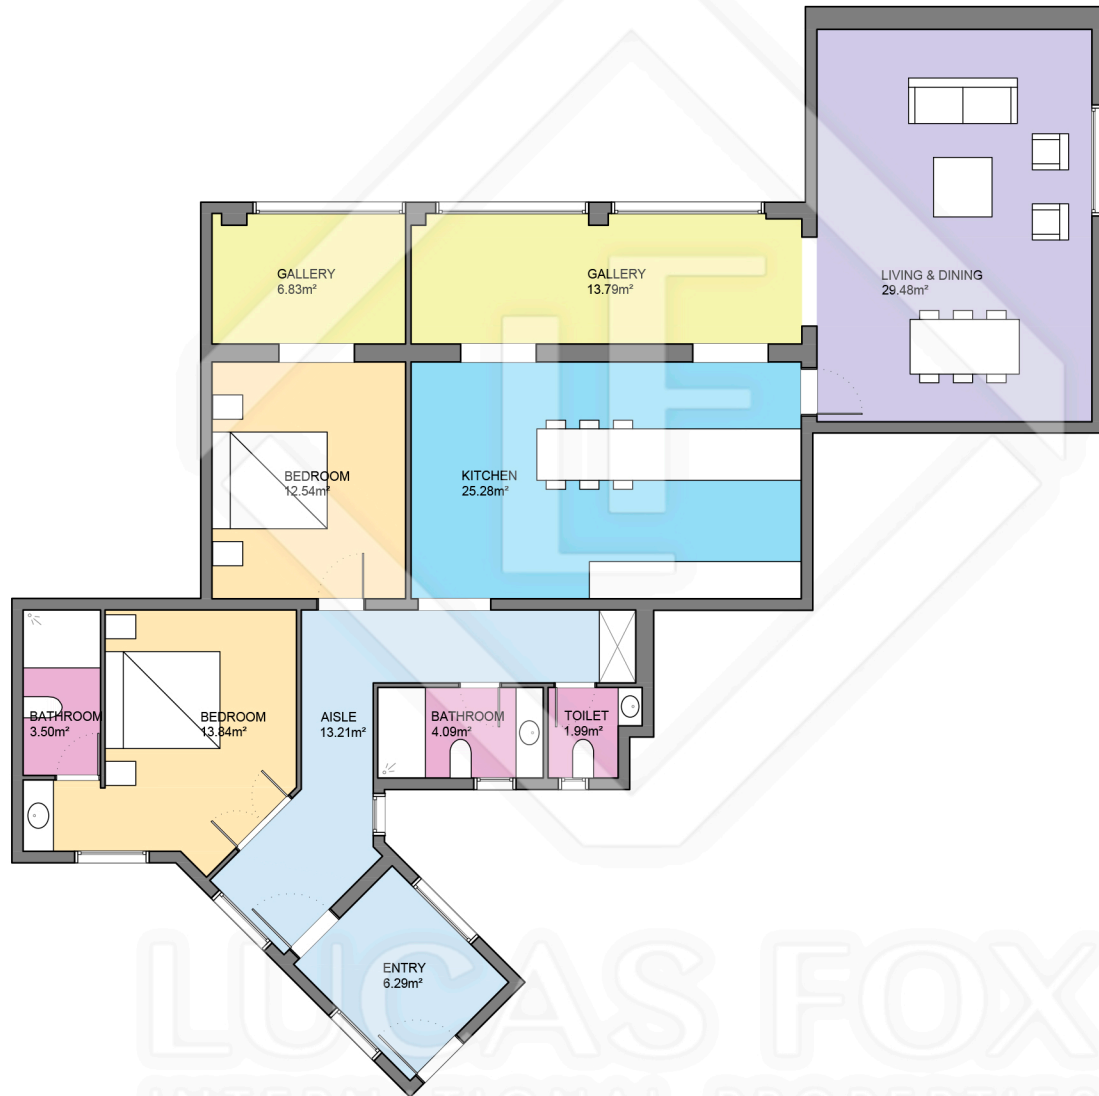

# BCN6941

LUCAS FOX  
INTERNATIONAL PROPERTIES

Scale in metres. Indicative only. Dimensions are approximate. All information contained here is gathered from sources we believe to be reliable. However we cannot guarantee its accuracy and interested persons should rely on their own enquiries.

Measurements FLOOR	
Built surface	154.12m <sup>2</sup>
Useful surface	130.83m <sup>2</sup>