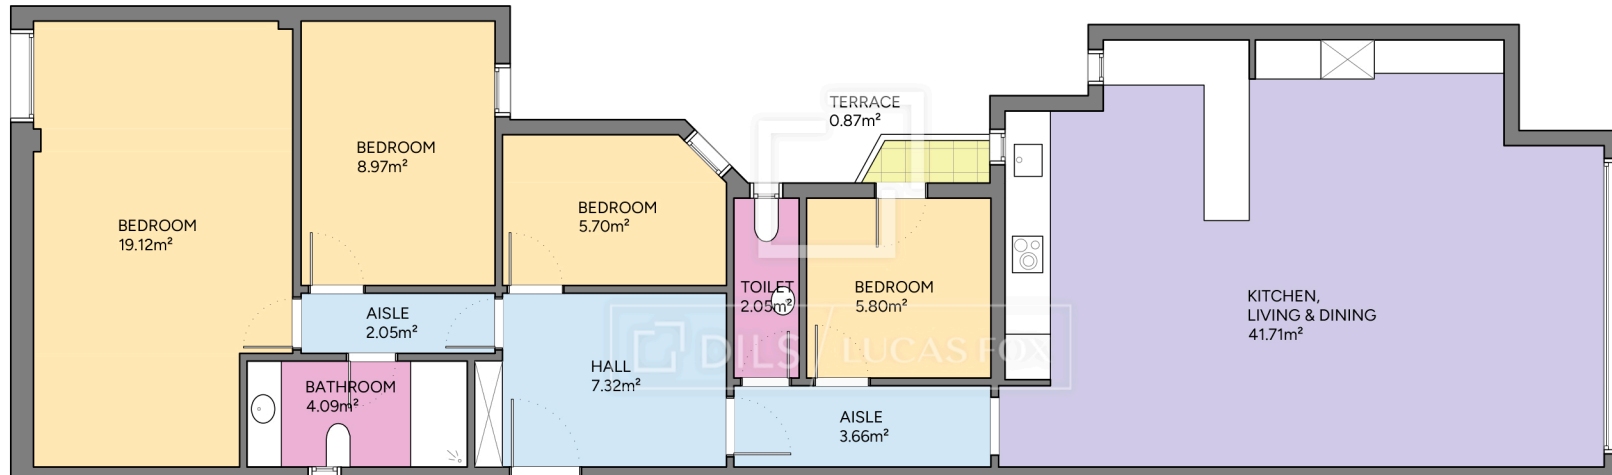

BCN69371

Scale in meters. Indicative only. Dimensions are approximate. All information contained here is gathered from sources we believe to be reliable. However we cannot guarantee its accuracy and interested persons should rely on their own enquiries.

Measurements FLOOR	
Built surface	114.82m ²
Useful surface	100.47m ²
Exterior surface	00.87m ²