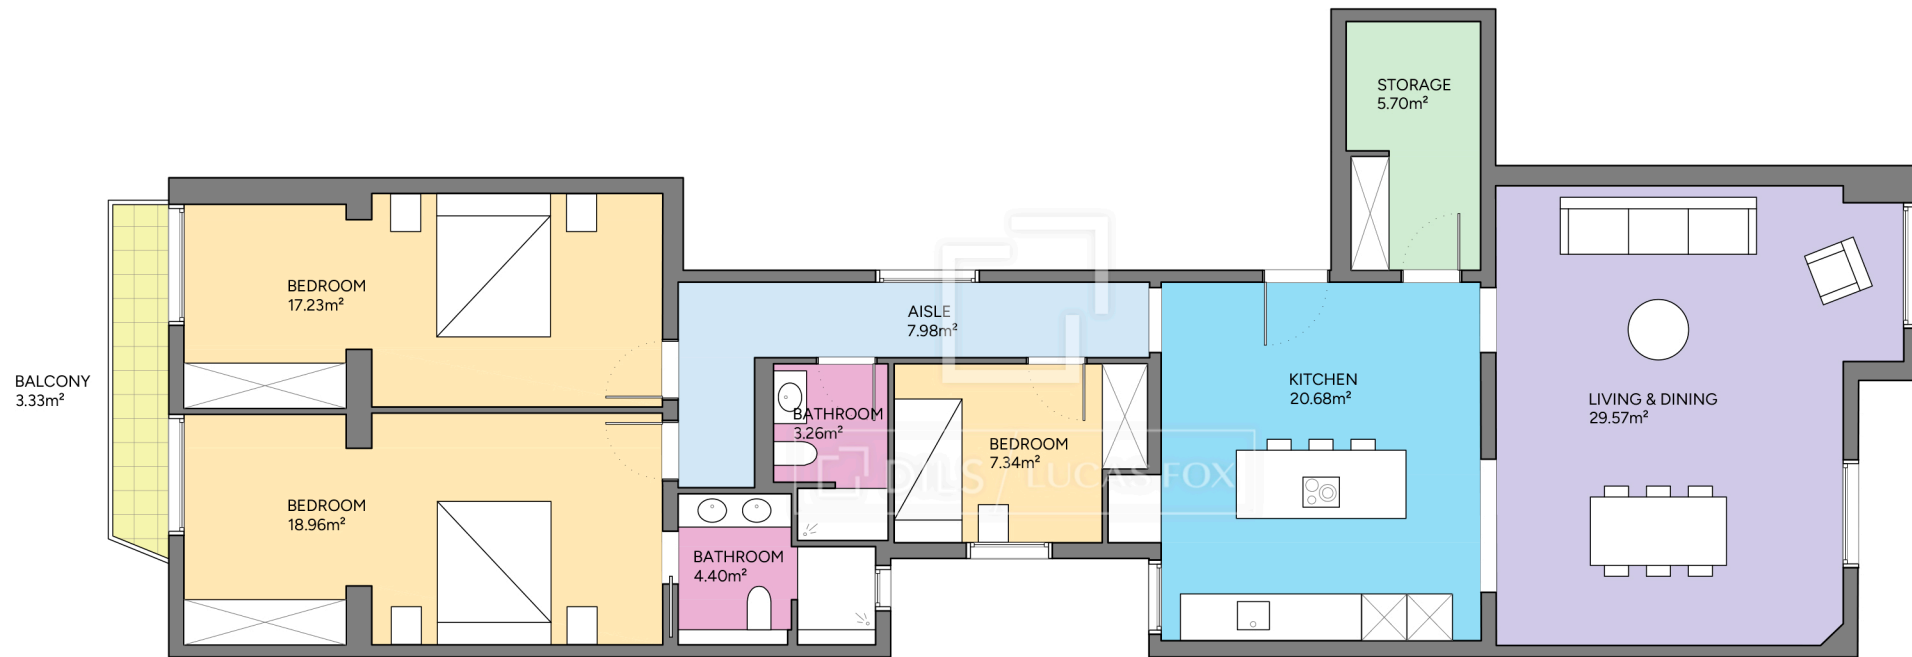

BCN69331

Scale in meters. Indicative only. Dimensions are approximate. All information contained here is gathered from sources we believe to be reliable. However we cannot guarantee its accuracy and interested persons should rely on their own enquiries.

Measurements FLOOR	
Built surface	134.60m ²
Useful surface	115.11m ²
Exterior surface	3.33m ²