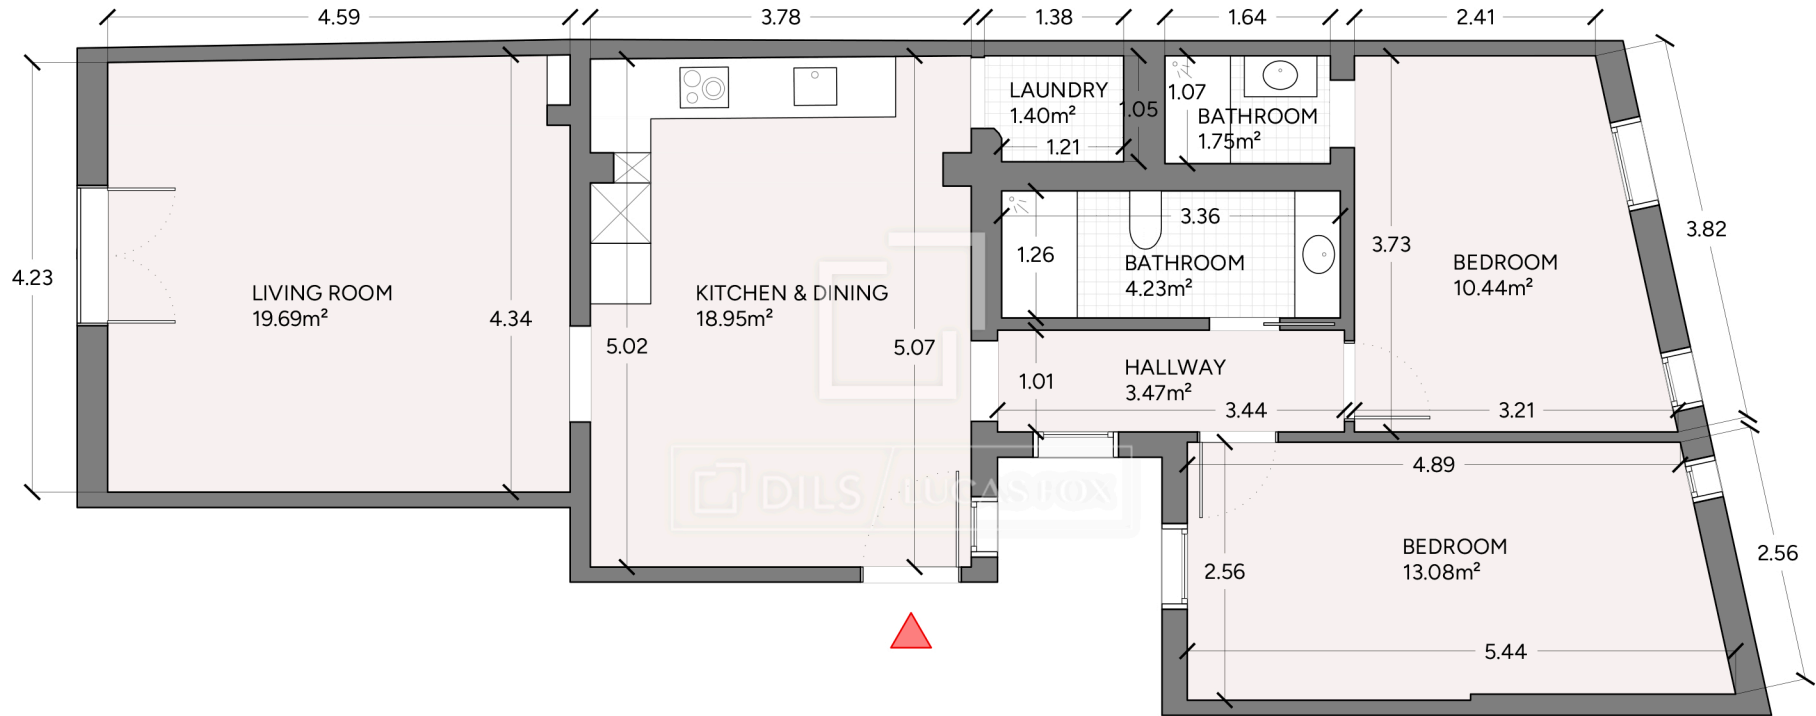

# BCN69300

Scale in meters. Indicative only. Dimensions are approximate. All information contained here is gathered from sources we believe to be reliable. However we cannot guarantee its accuracy and interested persons should rely on their own enquiries.

Measurements FLOOR	
Built surface	87.50m <sup>2</sup>
Useful surface	73.02m <sup>2</sup>
Height	2.58m