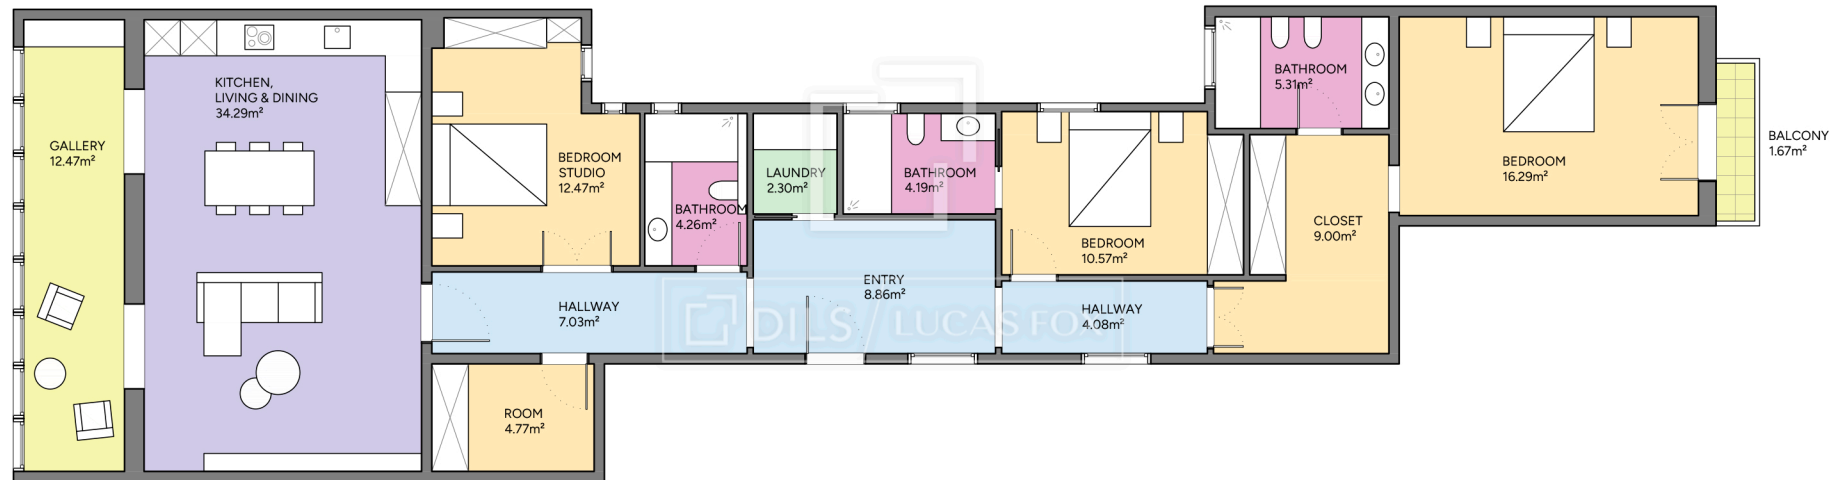

BCN69207

Scale in meters. Indicative only. Dimensions are approximate. All information contained here is gathered from sources we believe to be reliable. However we cannot guarantee its accuracy and interested persons should rely on their own enquiries.

Measurements FLOOR	
Built surface	156.15m ²
Useful surface	135.97m ²
Exterior surface	1.67m ²
Height	3.17m

BCN69207 Propuesta

Scale in meters. Indicative only. Dimensions are approximate. All information contained here is gathered from sources we believe to be reliable. However we cannot guarantee its accuracy and interested persons should rely on their own enquiries.

Measurements FLOOR	
Built surface	156.15m ²
Useful surface	135.88m ²
Exterior surface	1.67m ²
Height	3.17m