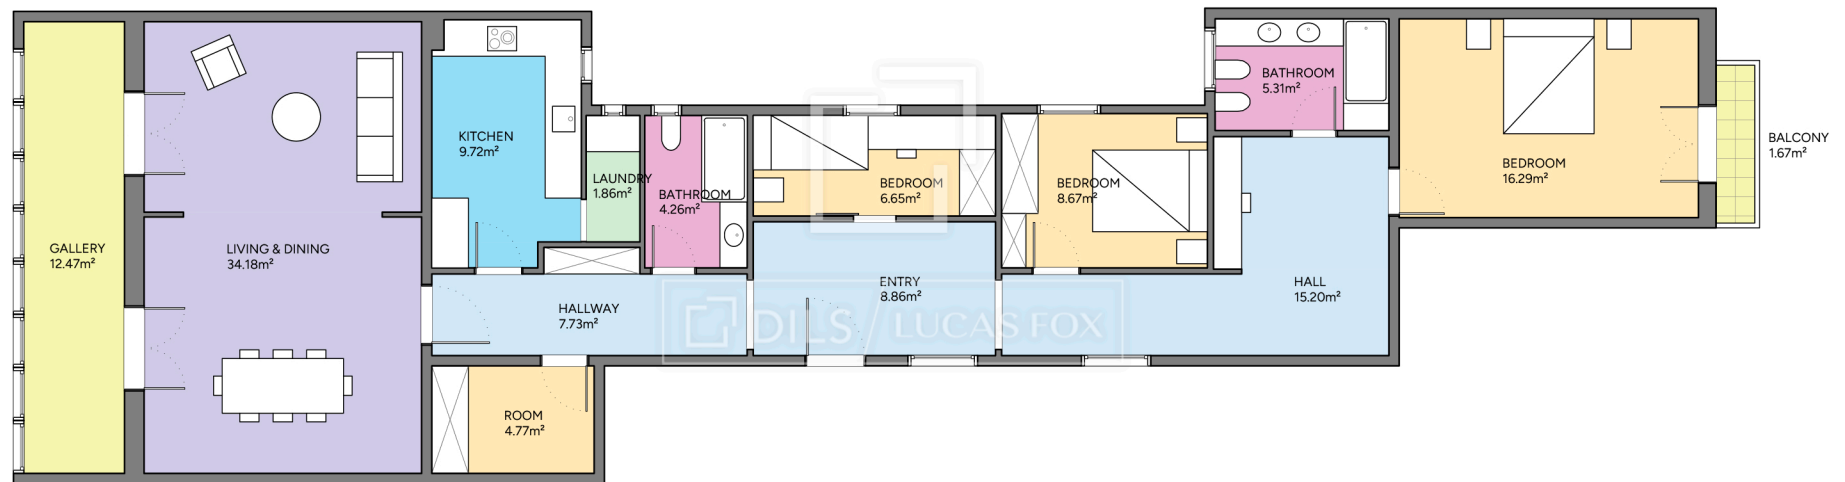

BCN69207

Scale in meters. Indicative only. Dimensions are approximate. All information contained here is gathered from sources we believe to be reliable. However we cannot guarantee its accuracy and interested persons should rely on their own enquiries.

Measurements FLOOR	
Built surface	156.15m ²
Useful surface	135.97m ²
Exterior surface	1.67m ²
Height	3.17m

BCN69207 Propuesta

Scale in meters. Indicative only. Dimensions are approximate. All information contained here is gathered from sources we believe to be reliable. However we cannot guarantee its accuracy and interested persons should rely on their own enquiries.

Measurements FLOOR	
Built surface	156.15m ²
Useful surface	135.88m ²
Exterior surface	1.67m ²
Height	3.17m