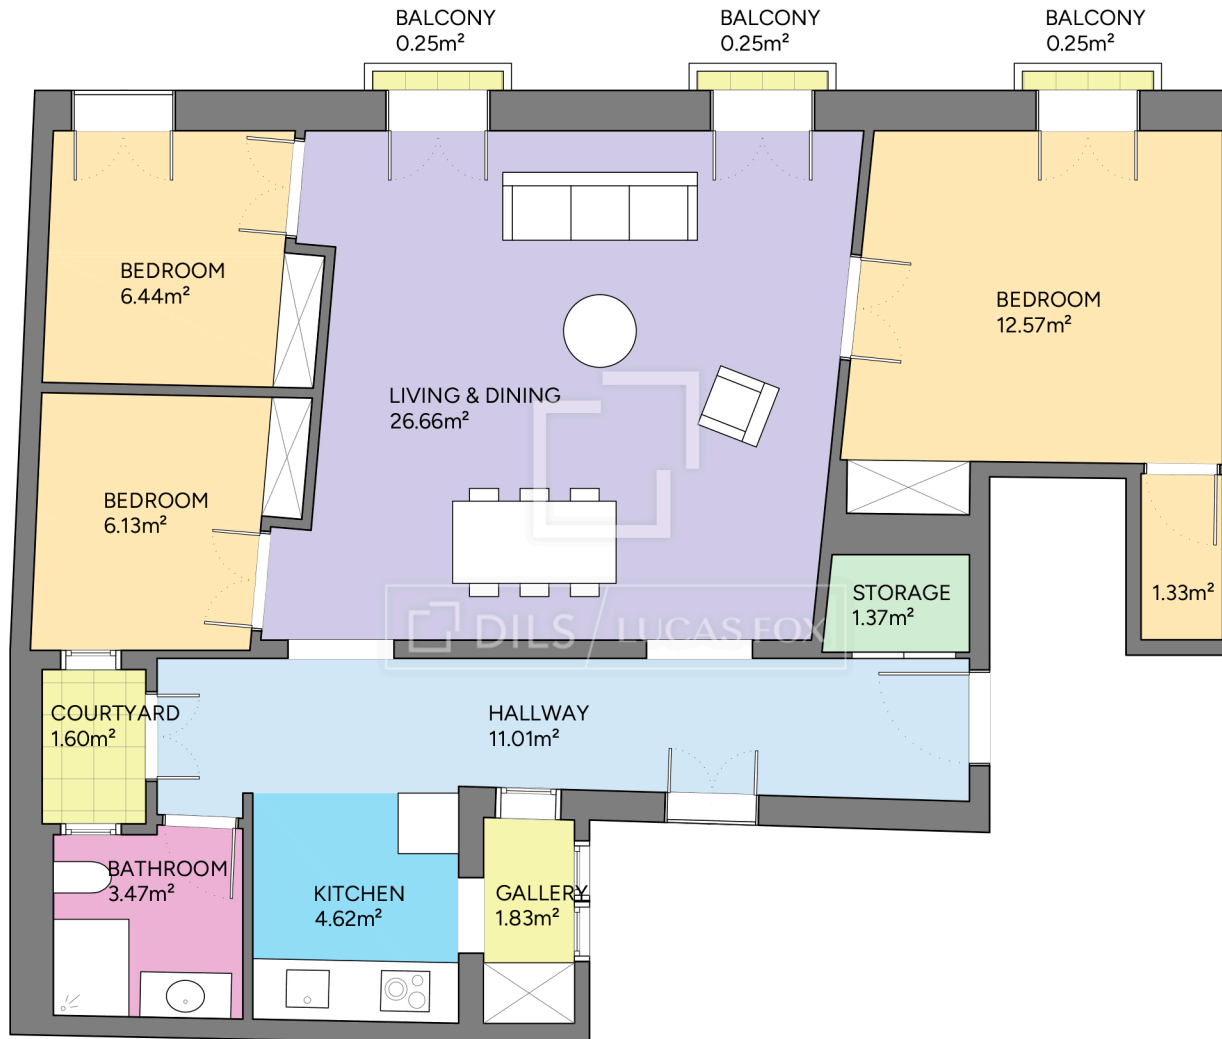

BCN69161

Scale in meters. Indicative only. Dimensions are approximate. All information contained here is gathered from sources we believe to be reliable. However we cannot guarantee its accuracy and interested persons should rely on their own enquiries.

Measurements FLOOR	
Built surface	91.82m ²
Useful surface	75.44m ²
Exterior surface	2.35m ²
Height	2.33m