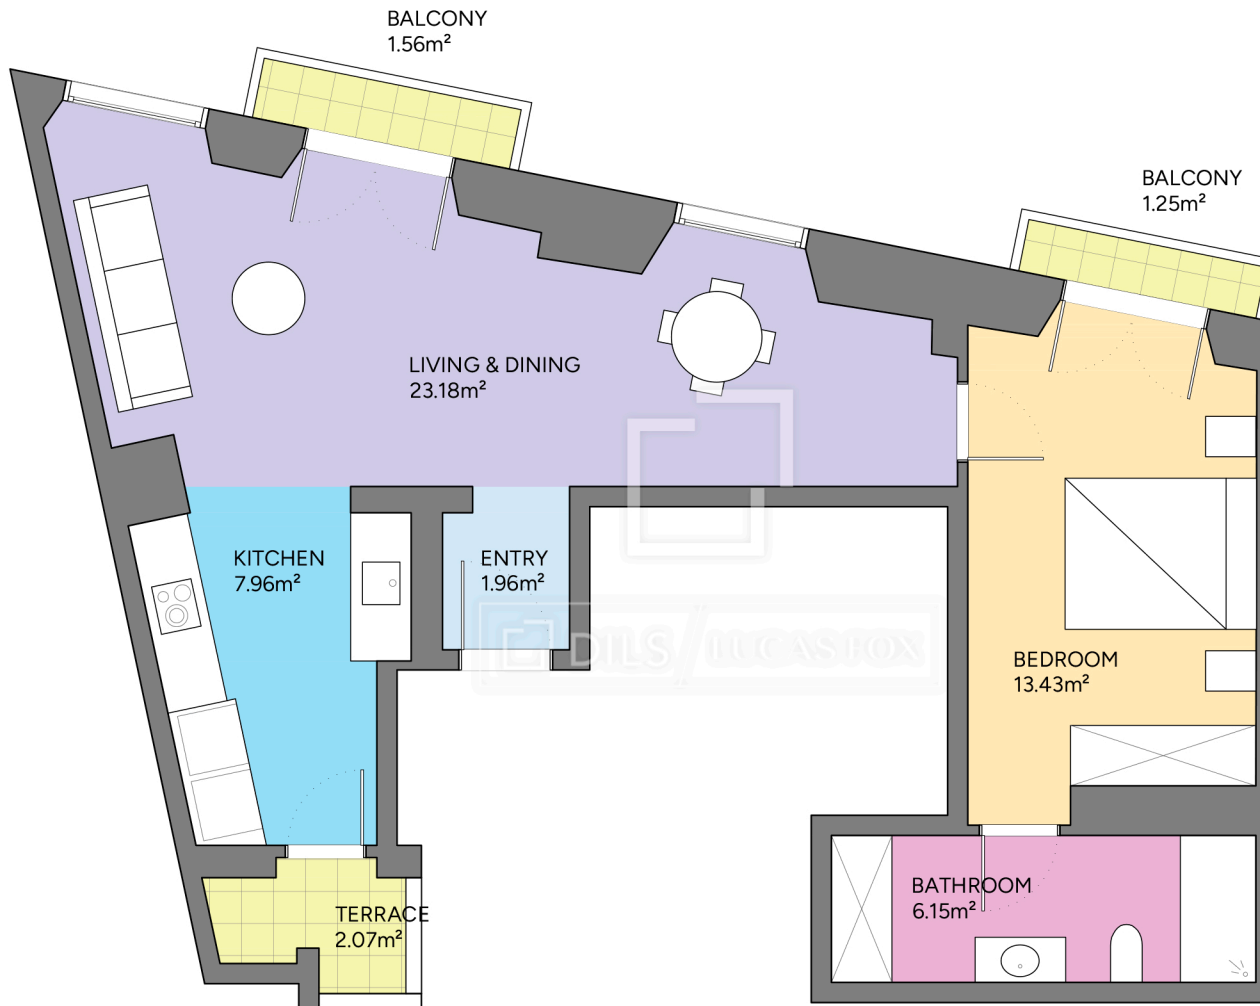

BCN69138

Scale in meters. Indicative only. Dimensions are approximate. All information contained here is gathered from sources we believe to be reliable. However we cannot guarantee its accuracy and interested persons should rely on their own enquiries.

Measurements FLOOR	
Built surface	70.03m ²
Useful surface	52.68m ²
Exterior surface	4.88m ²
Height	3.51m