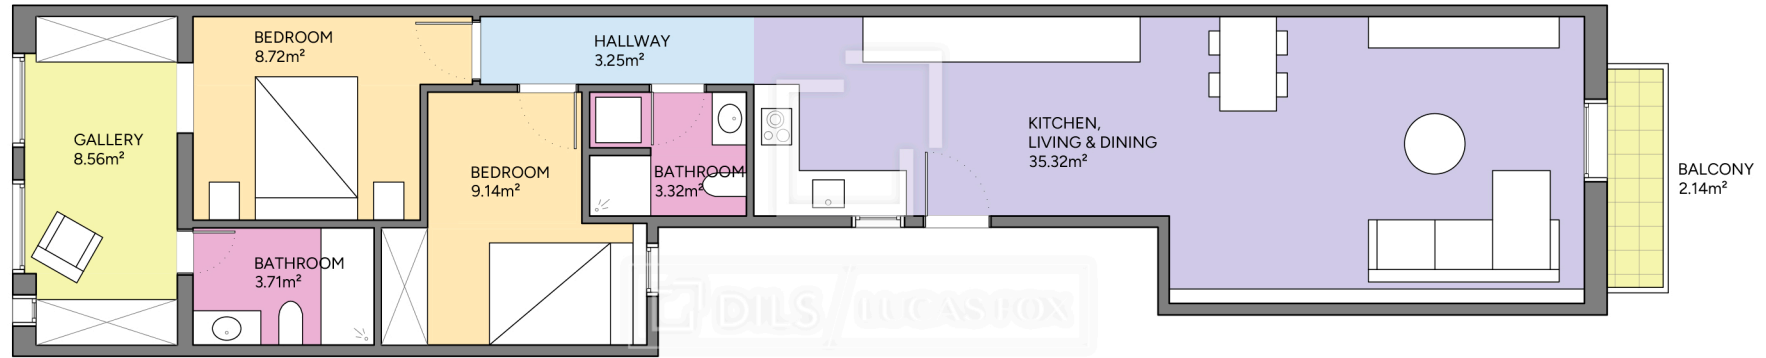

BCN69045

Scale in meters. Indicative only. Dimensions are approximate. All information contained here is gathered from sources we believe to be reliable. However we cannot guarantee its accuracy and interested persons should rely on their own enquiries.

Measurements FLOOR	
Built surface	83.35m ²
Useful surface	72.01m ²
Exterior surface	2.14m ²