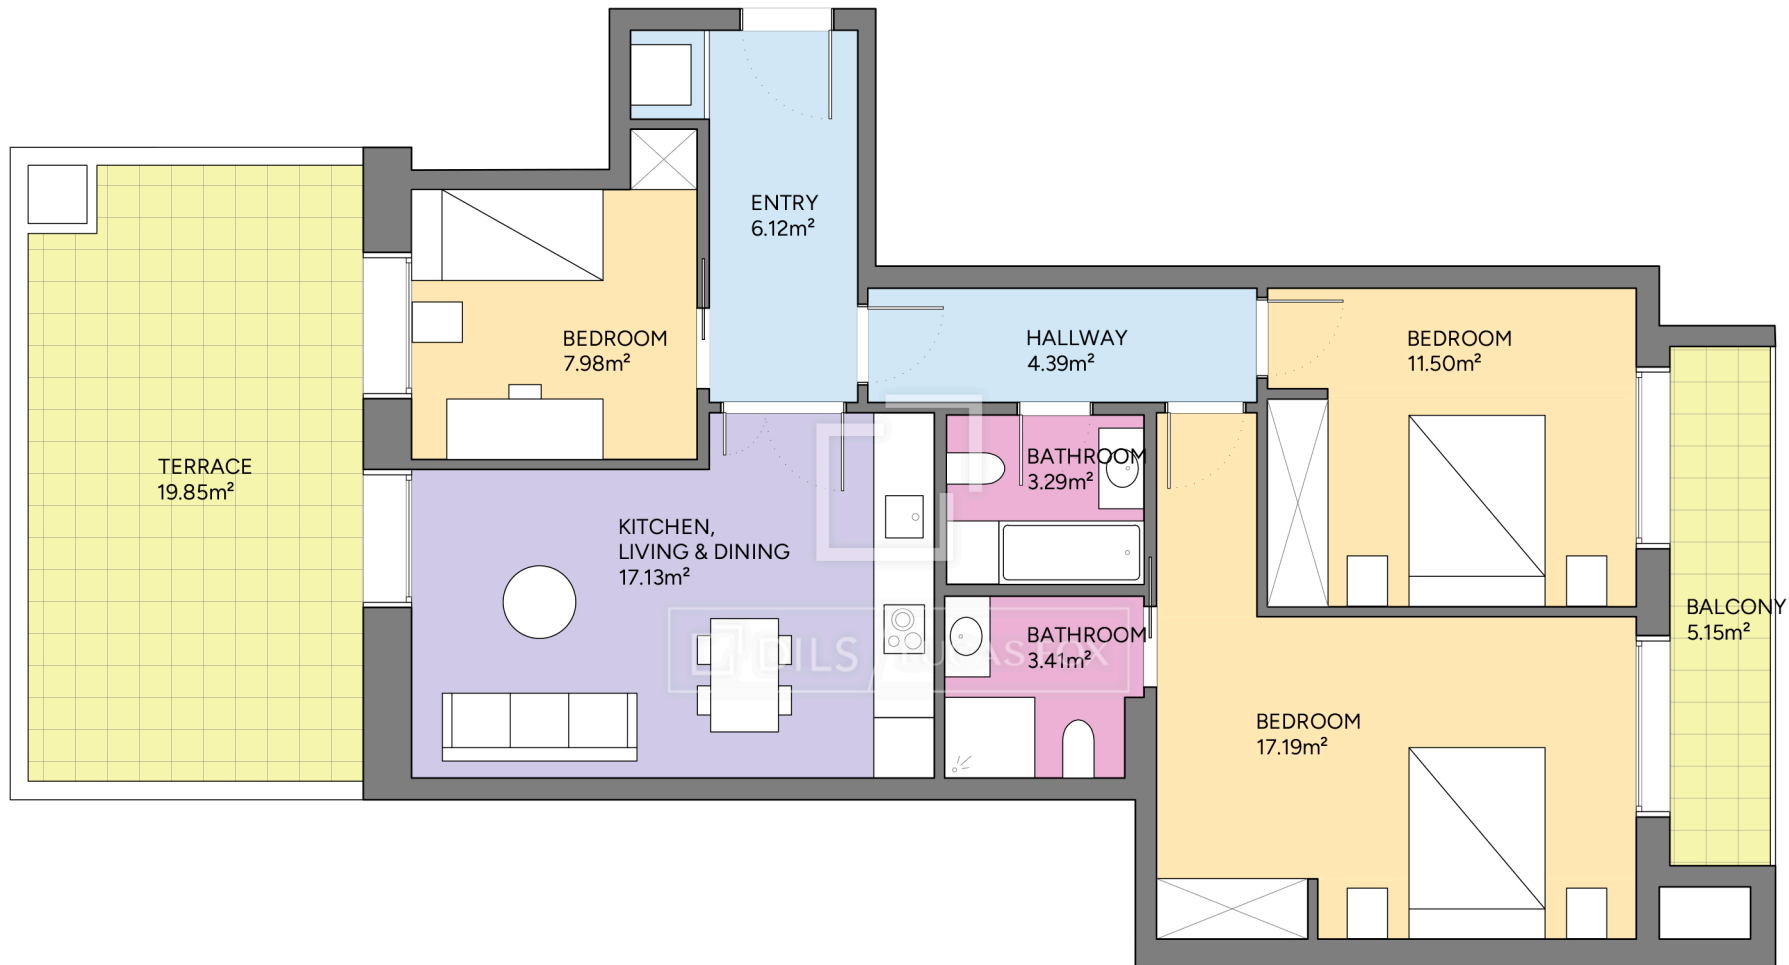

BCN69035

Scale in meters. Indicative only. Dimensions are approximate. All information contained here is gathered from sources we believe to be reliable. However we cannot guarantee its accuracy and interested persons should rely on their own enquiries.

Measurements FLOOR	
Built surface	88.12m ²
Useful surface	71.01m ²
Exterior surface	25.00m ²

BCN69035 Propuesta

Scale in meters. Indicative only. Dimensions are approximate. All information contained here is gathered from sources we believe to be reliable. However we cannot guarantee its accuracy and interested persons should rely on their own enquiries.

Measurements FLOOR	
Built surface	88.12m ²
Useful surface	71.01m ²
Exterior surface	25.00m ²