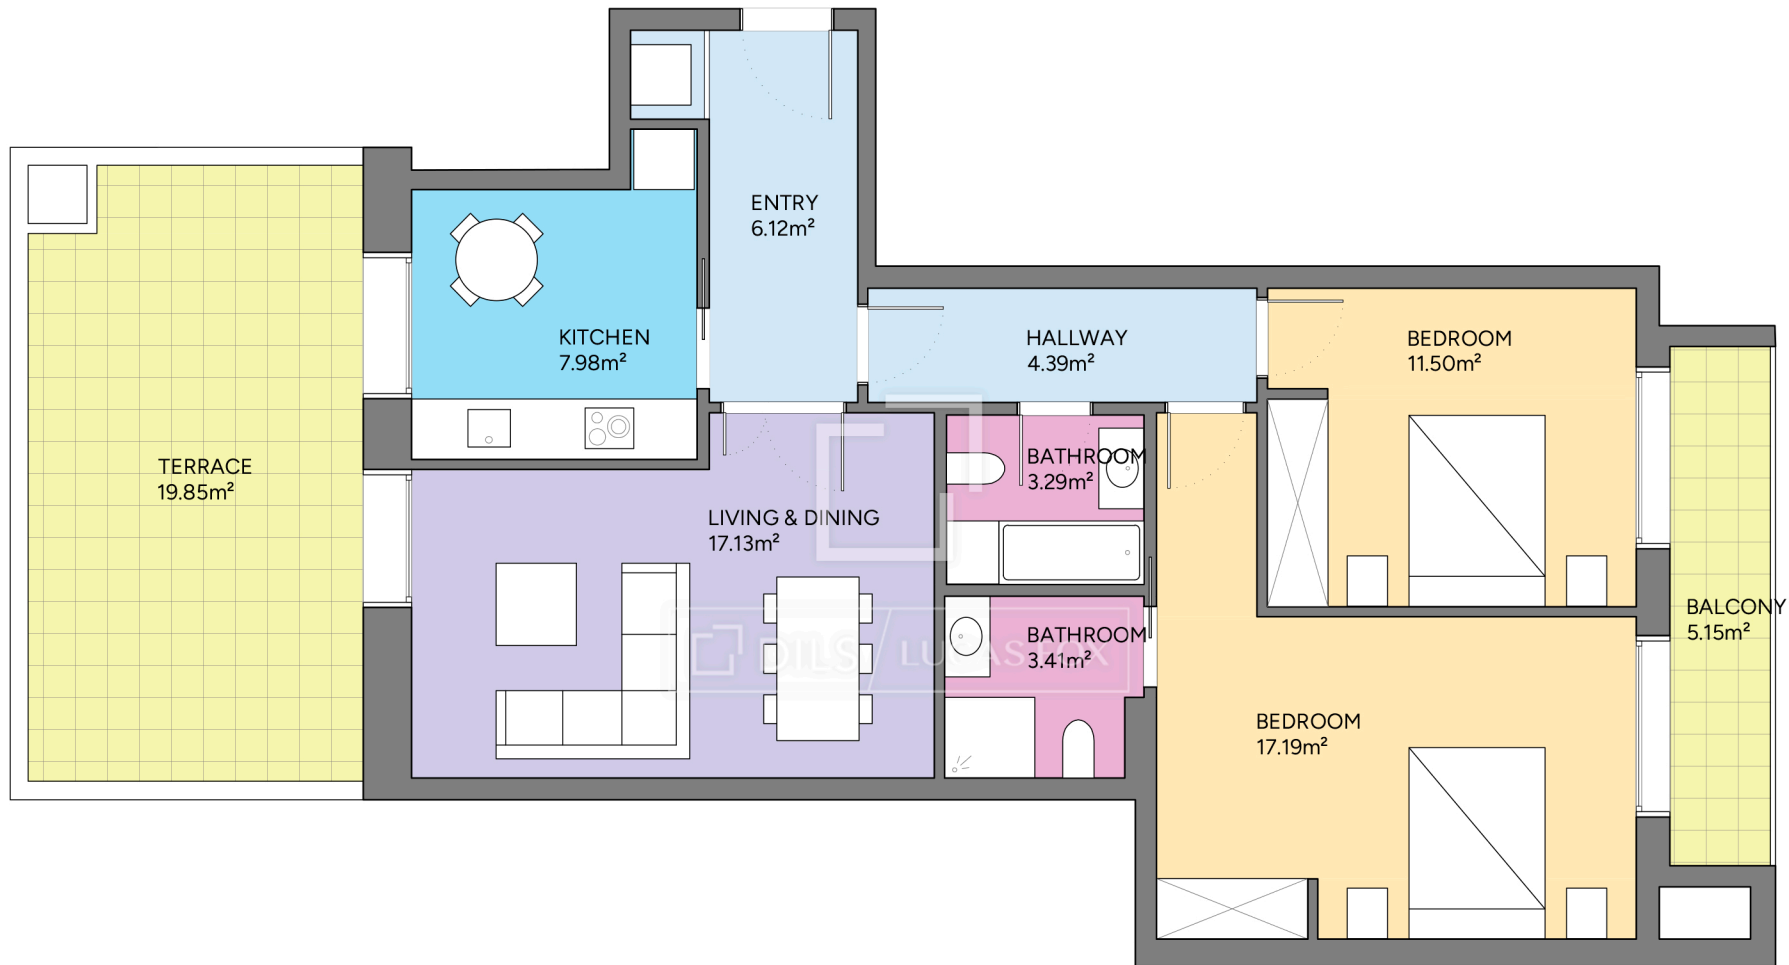

BCN69035

Scale in meters. Indicative only. Dimensions are approximate. All information contained here is gathered from sources we believe to be reliable. However we cannot guarantee its accuracy and interested persons should rely on their own enquiries.

Measurements FLOOR	
Built surface	88.12m ²
Useful surface	71.01m ²
Exterior surface	25.00m ²

BCN69035 Propuesta

Scale in meters. Indicative only. Dimensions are approximate. All information contained here is gathered from sources we believe to be reliable. However we cannot guarantee its accuracy and interested persons should rely on their own enquiries.

Measurements FLOOR	
Built surface	88.12m ²
Useful surface	71.01m ²
Exterior surface	25.00m ²