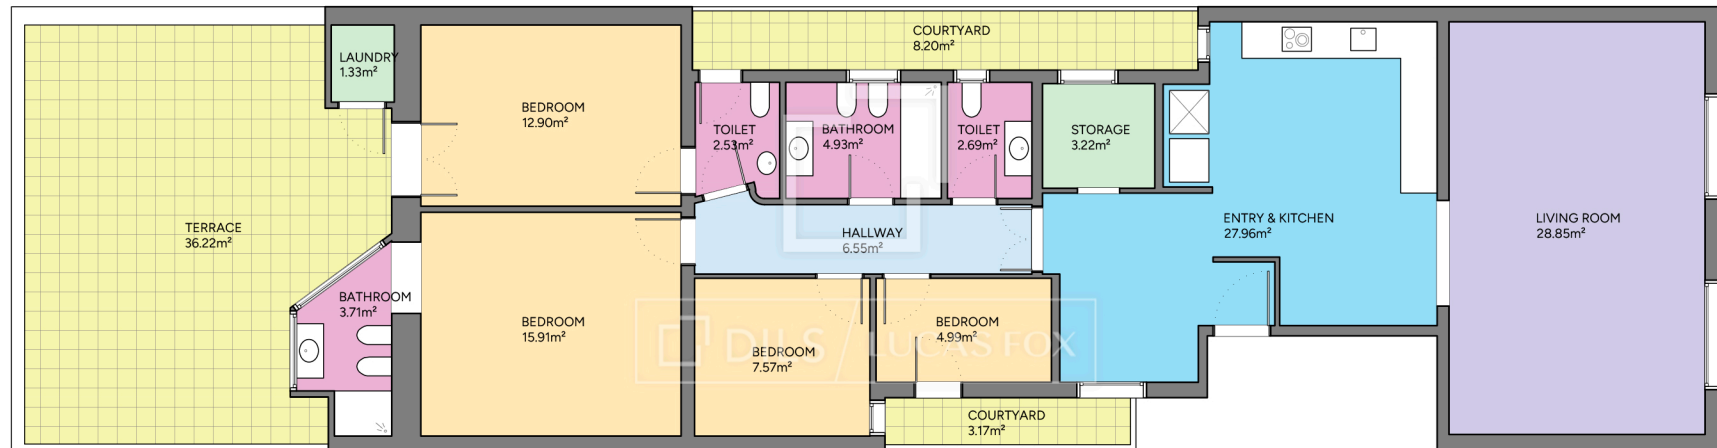

# BCN69034

Scale in meters. Indicative only. Dimensions are approximate. All information contained here is gathered from sources we believe to be reliable. However we cannot guarantee its accuracy and interested persons should rely on their own enquiries.

Measurements FLOOR	
Built surface	145.03m <sup>2</sup>
Useful surface	123.15m <sup>2</sup>
Exterior surface	47.59m <sup>2</sup>
Height	3.00m