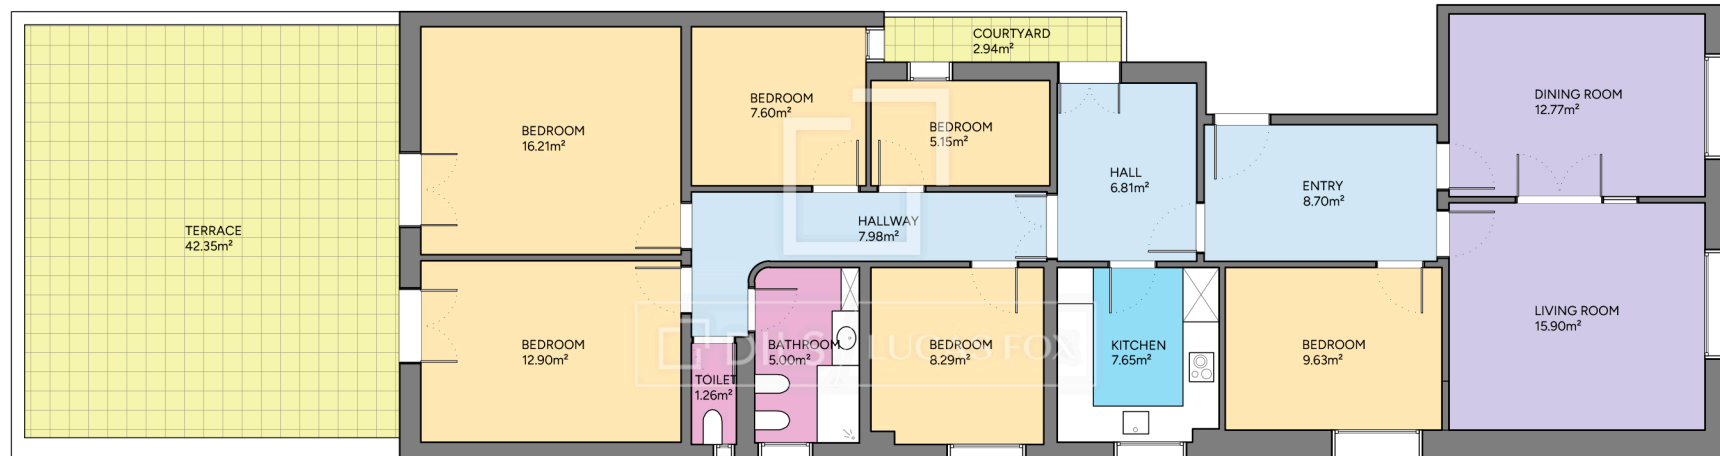

BCN68889

Scale in meters. Indicative only. Dimensions are approximate. All information contained here is gathered from sources we believe to be reliable. However we cannot guarantee its accuracy and interested persons should rely on their own enquiries.

Measurements FLOOR	
Built surface	148.76m ²
Useful surface	125.87m ²
Exterior surface	45.29m ²
Height	3.00m