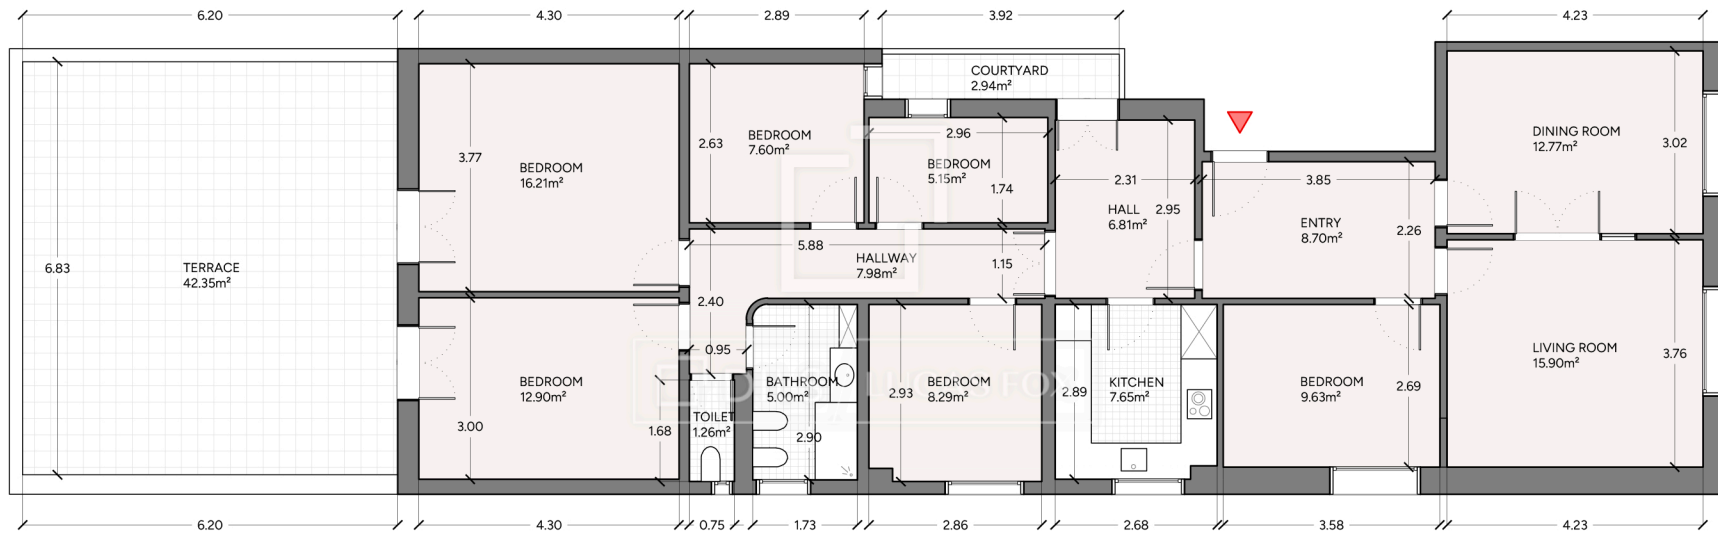

BCN68889

Scale in meters. Indicative only. Dimensions are approximate. All information contained here is gathered from sources we believe to be reliable. However we cannot guarantee its accuracy and interested persons should rely on their own enquiries.

Measurements FLOOR	
Built surface	148.76m ²
Useful surface	125.87m ²
Exterior surface	45.29m ²
Height	3.00m