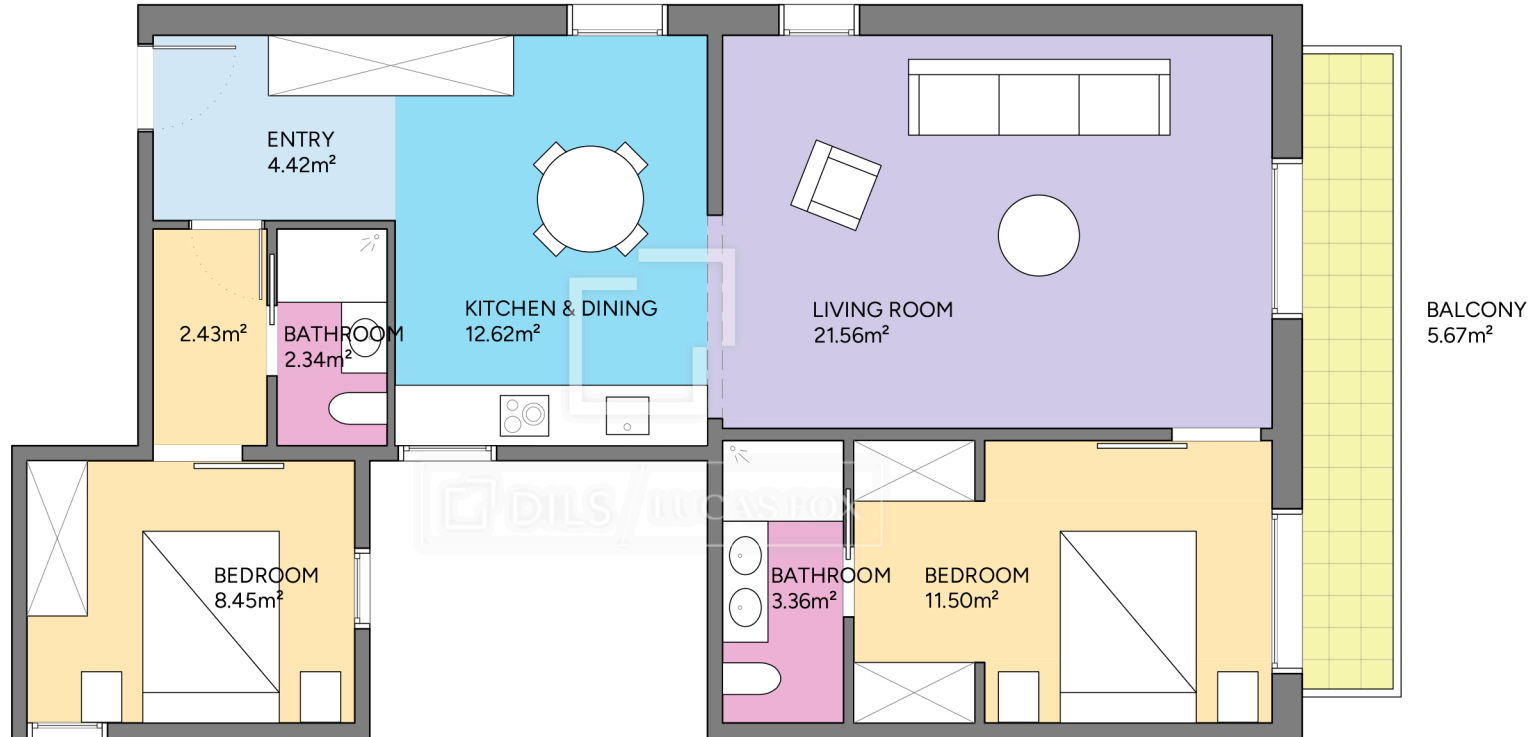

BCN68831

Scale in meters. Indicative only. Dimensions are approximate. All information contained here is gathered from sources we believe to be reliable. However we cannot guarantee its accuracy and interested persons should rely on their own enquiries.

Measurements FLOOR	
Built surface	78.38m ²
Useful surface	66.67m ²
Exterior surface	5.67m ²