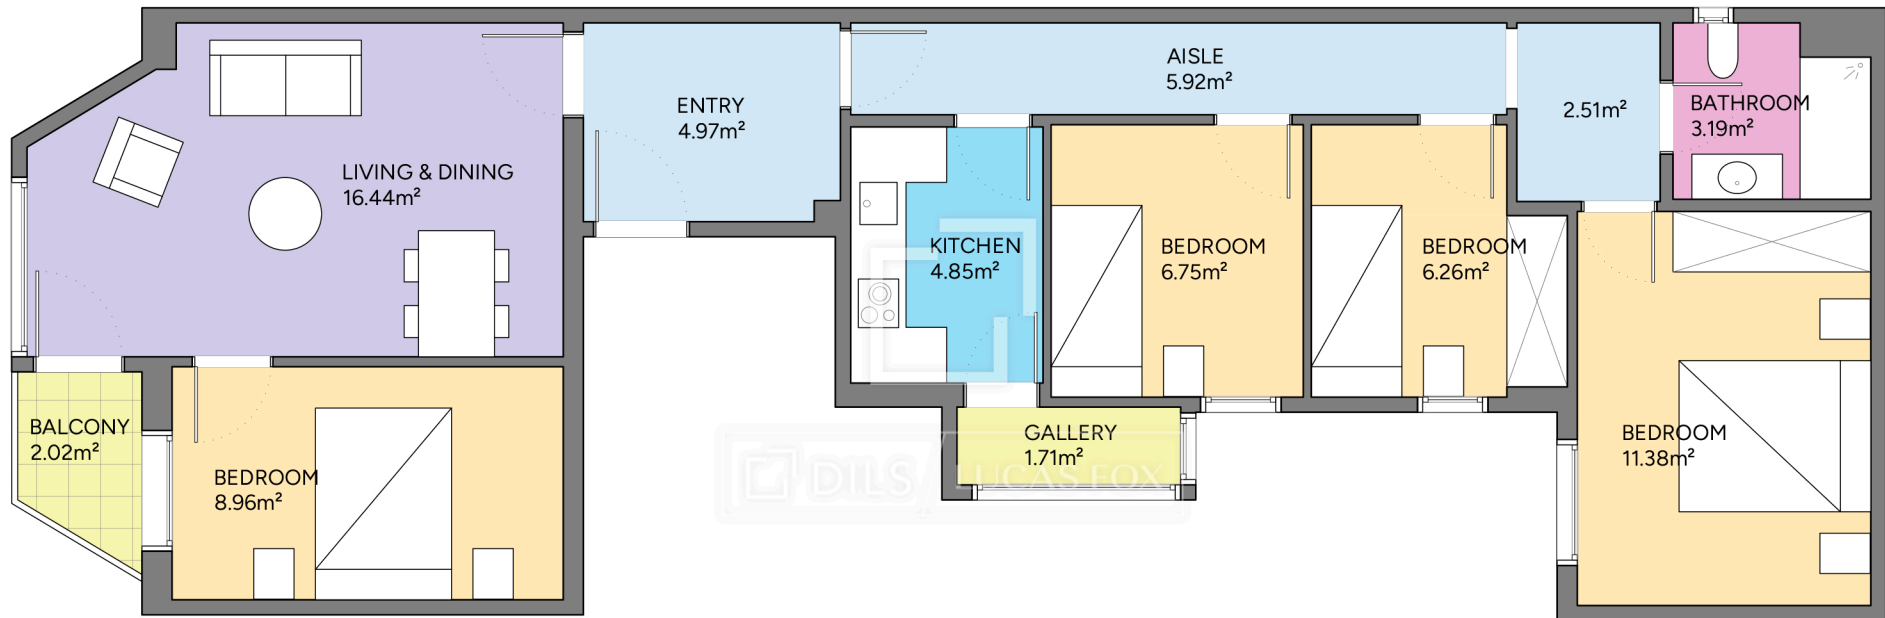

# BCN68824

Scale in meters. Indicative only. Dimensions are approximate. All information contained here is gathered from sources we believe to be reliable. However we cannot guarantee its accuracy and interested persons should rely on their own enquiries.

Measurements FLOOR	
Built surface	86.20m <sup>2</sup>
Useful surface	72.94m <sup>2</sup>
Exterior surface	2.02m <sup>2</sup>
Height	2.75m