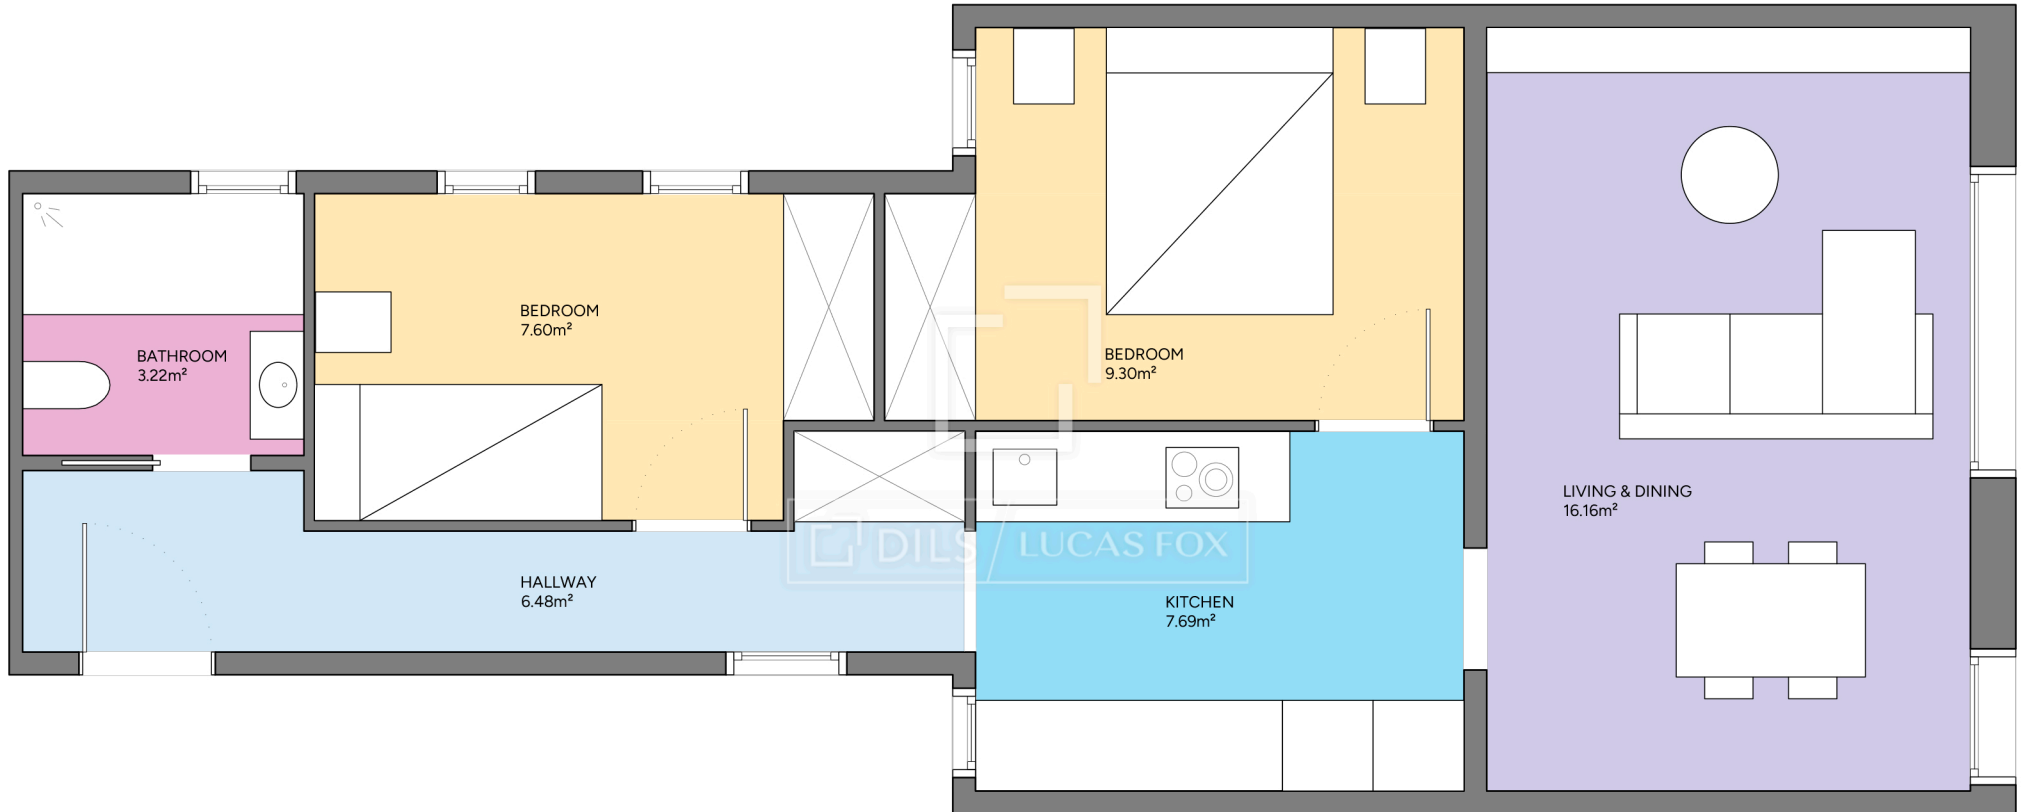

BCN68823

Scale in meters. Indicative only. Dimensions are approximate. All information contained here is gathered from sources we believe to be reliable. However we cannot guarantee its accuracy and interested persons should rely on their own enquiries.

Measurements FLOOR	
Built surface	58.39m ²
Useful surface	50.44m ²