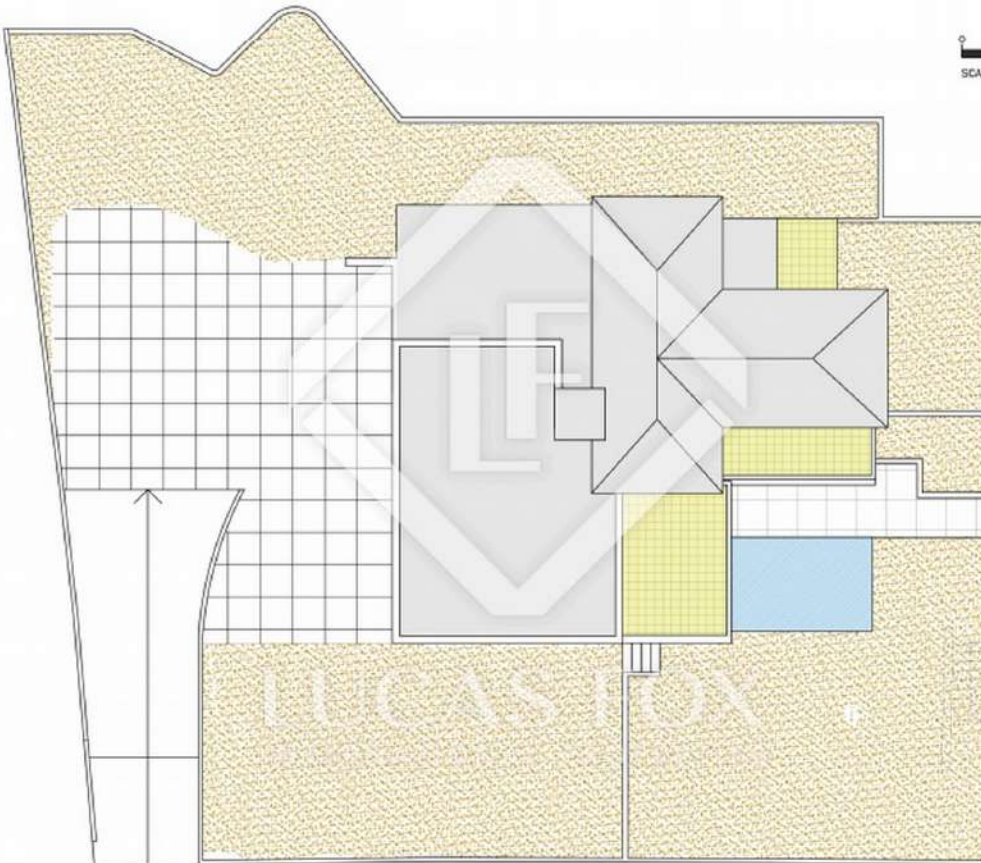

BCN5899

Scale in metres. Indicative only. Dimensions are approximate. All information contained here in is gathered from sources we believe to be reliable. However we cannot guarantee its accuracy and interested persons should rely on their own enquiries.

Measurements FLOOR	
Solar surface	984.07m ²
Exterior surface	770.27m ²
Porch	72.80m ²
Built surface	473.91m ²