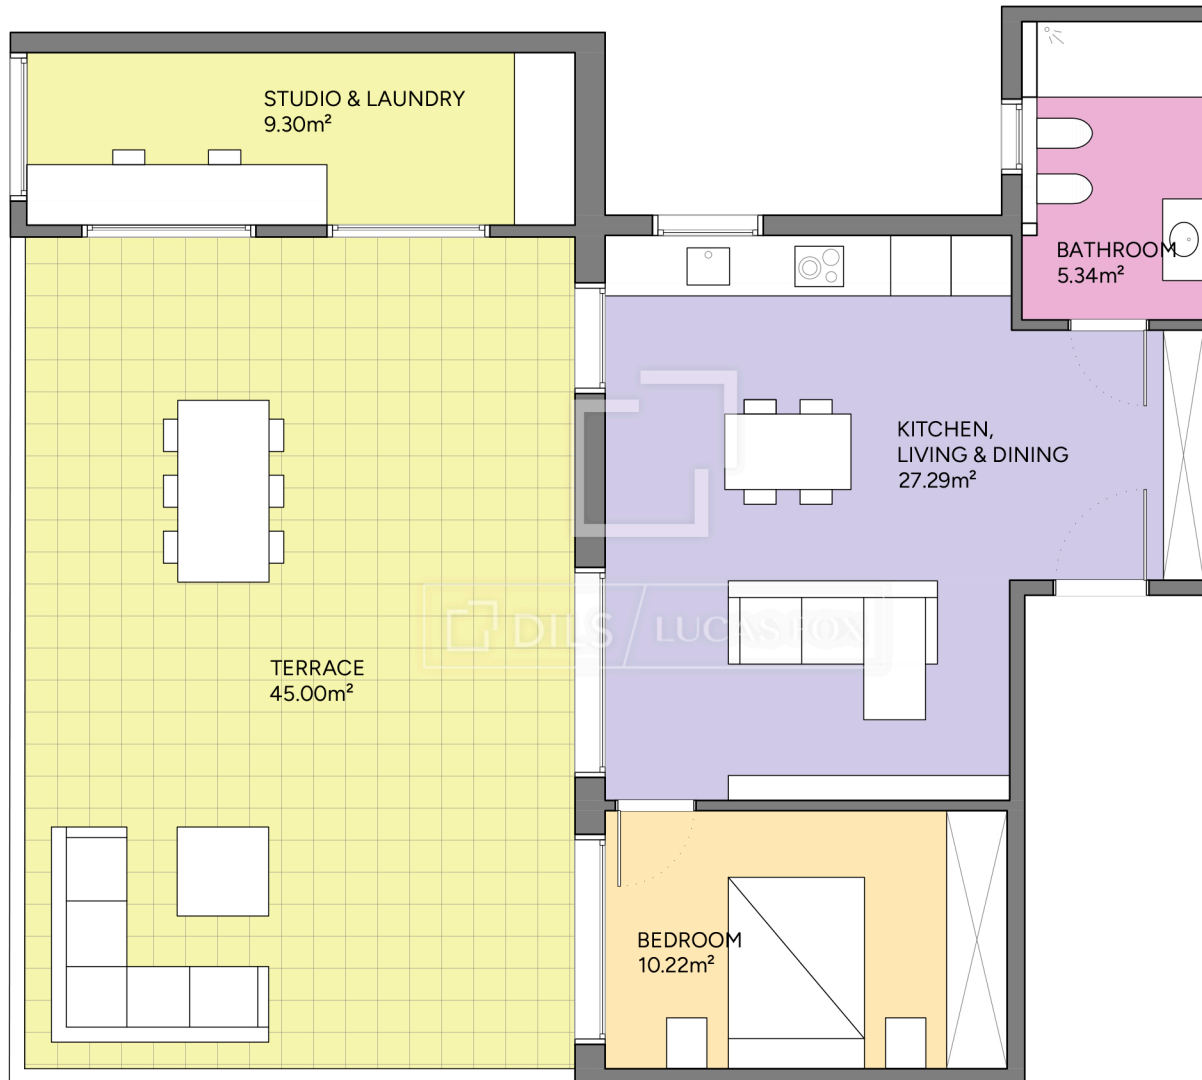

BCN68743

Scale in meters. Indicative only. Dimensions are approximate. All information contained here is gathered from sources we believe to be reliable. However we cannot guarantee its accuracy and interested persons should rely on their own enquiries.

Measurements FLOOR	
Built surface	62.08m ²
Useful surface	52.15m ²
Exterior surface	45.00m ²