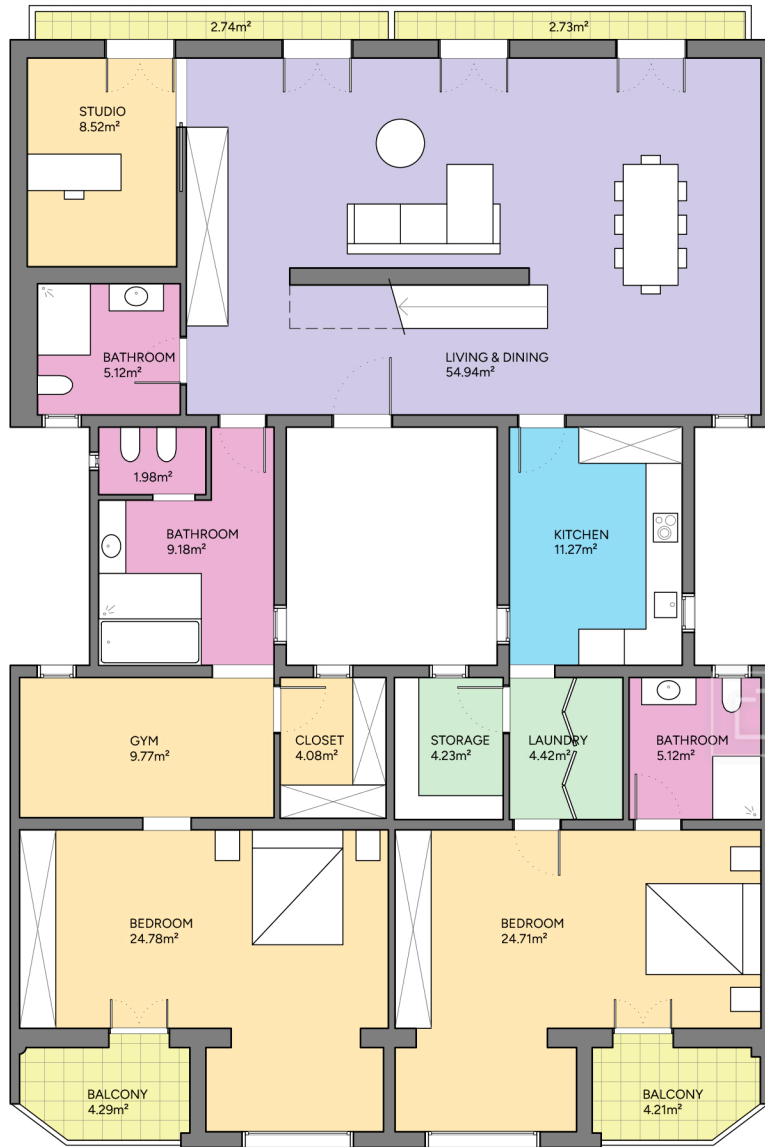

BCN68718

DILS / LUCAS FOX

Scale in meters. Indicative only. Dimensions are approximate. All information contained here is gathered from sources we believe to be reliable. However we cannot guarantee its accuracy and interested persons should rely on their own enquiries.

Measurements FLOOR	
Built surface	196.30m ²
Useful surface	168.11m ²
Height	3.00m
Exterior surface	159.67m ²
Box room surface (upper floor)	15.50m ²