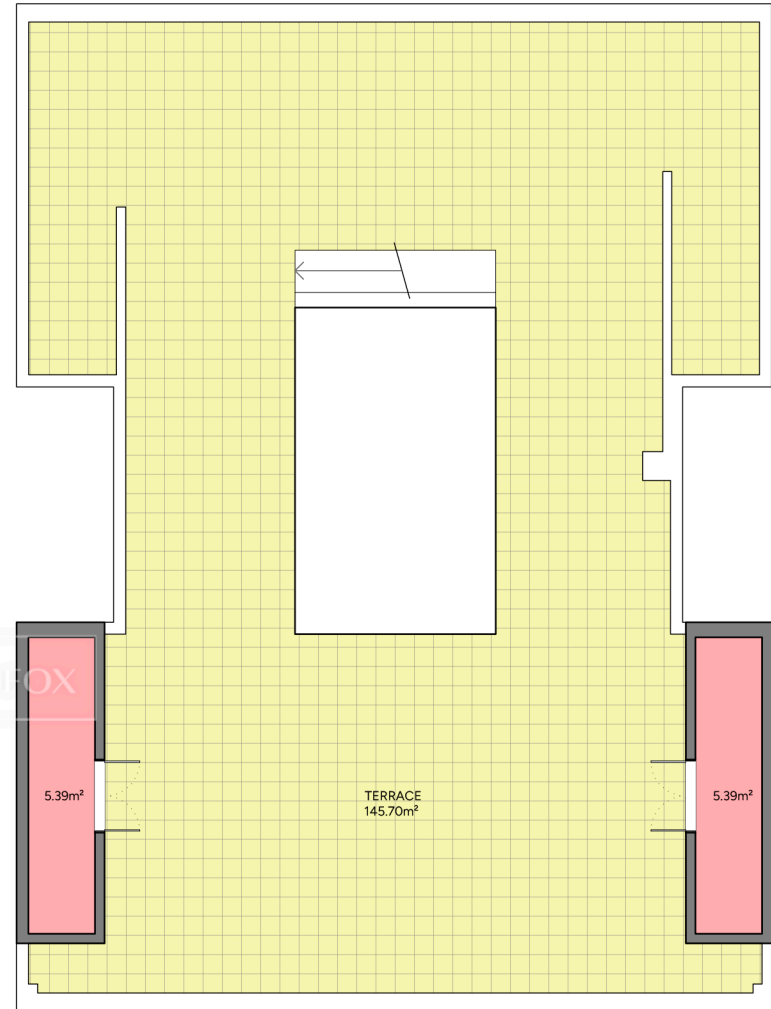

BCN68718

DILS / LUCAS FOX

Scale in meters. Indicative only. Dimensions are approximate. All information contained here is gathered from sources we believe to be reliable. However we cannot guarantee its accuracy and interested persons should rely on their own enquiries.

Measurements FLOOR	
Built surface	196.30m ²
Useful surface	168.11m ²
Height	3.00m
Exterior surface	159.67m ²
Box room surface (upper floor)	15.50m ²