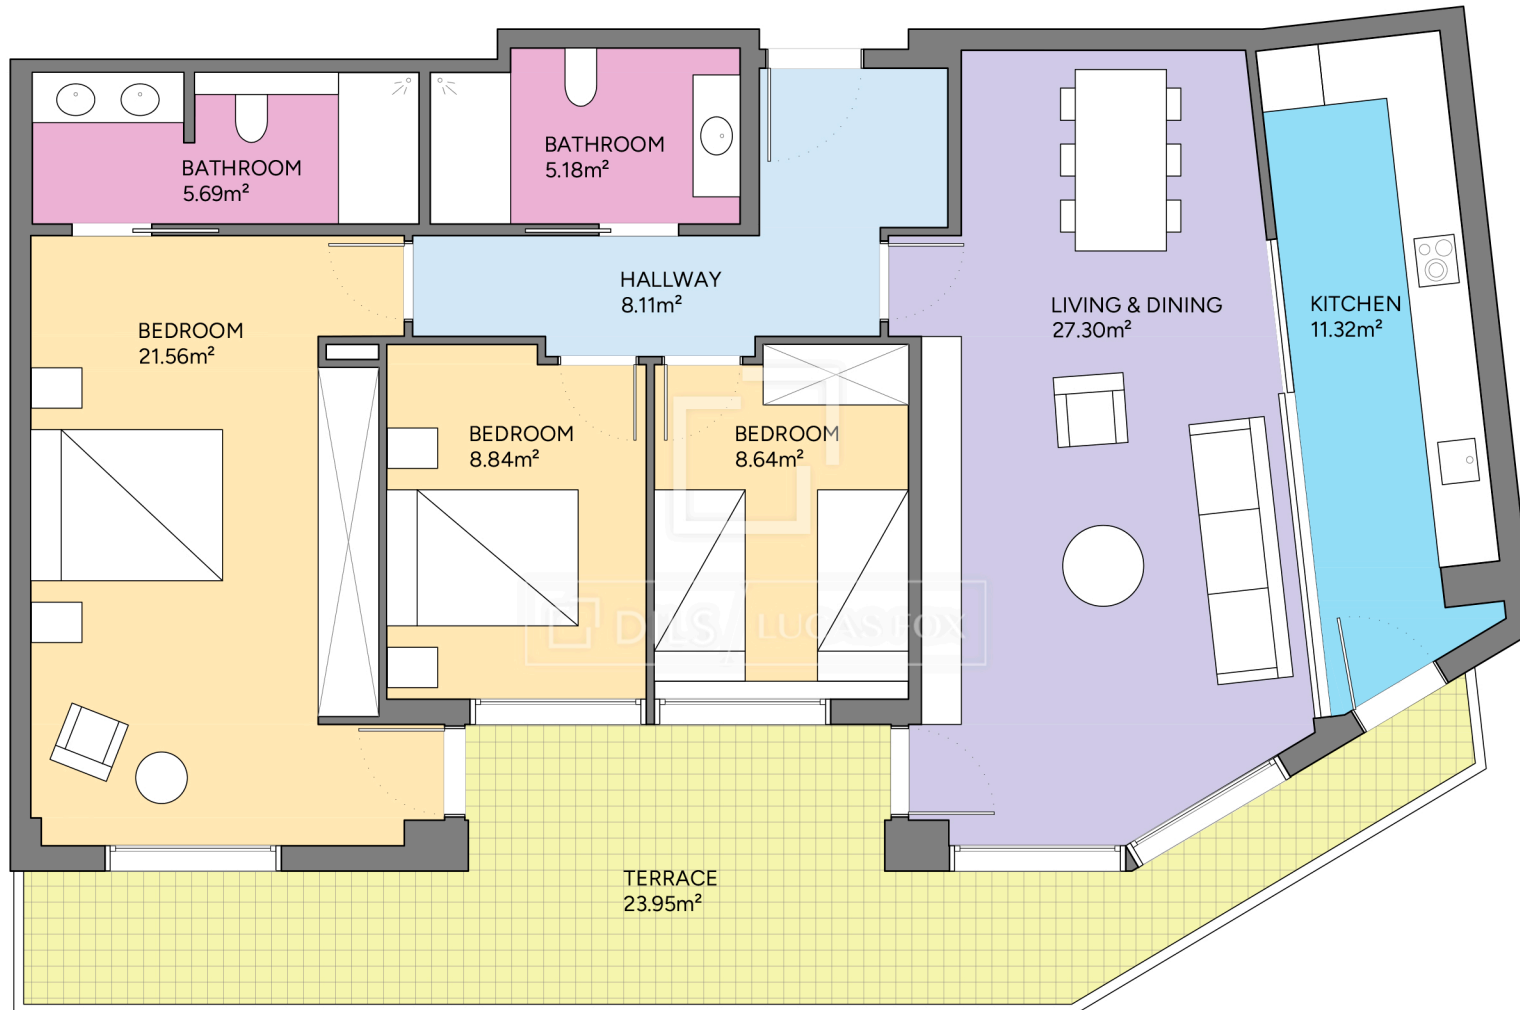

BCN68685

Scale in meters. Indicative only. Dimensions are approximate. All information contained here is gathered from sources we believe to be reliable. However we cannot guarantee its accuracy and interested persons should rely on their own enquiries.

Measurements FLOOR	
Built surface	109.38m ²
Useful surface	96.65m ²
Exterior surface	23.95m ²