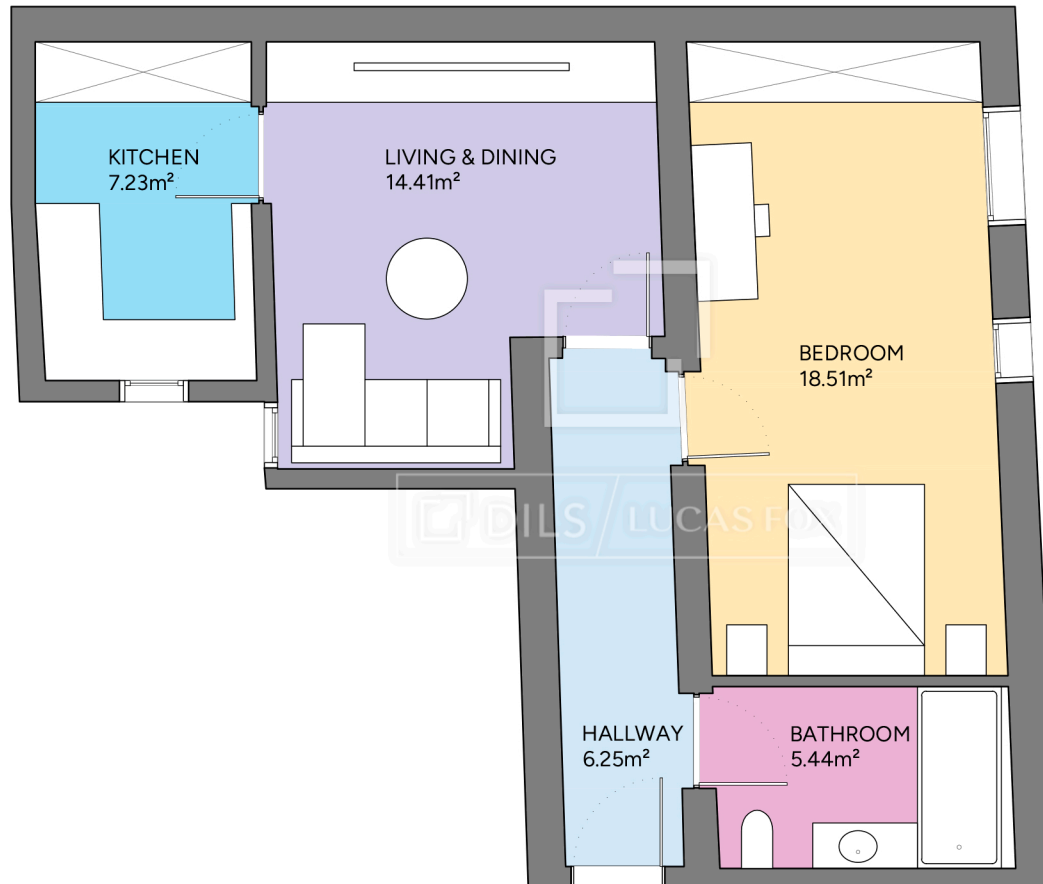

BCN68672

Scale in meters. Indicative only. Dimensions are approximate. All information contained here is gathered from sources we believe to be reliable. However we cannot guarantee its accuracy and interested persons should rely on their own enquiries.

Measurements FLOOR	
Built surface	66.30m ²
Useful surface	51.85m ²