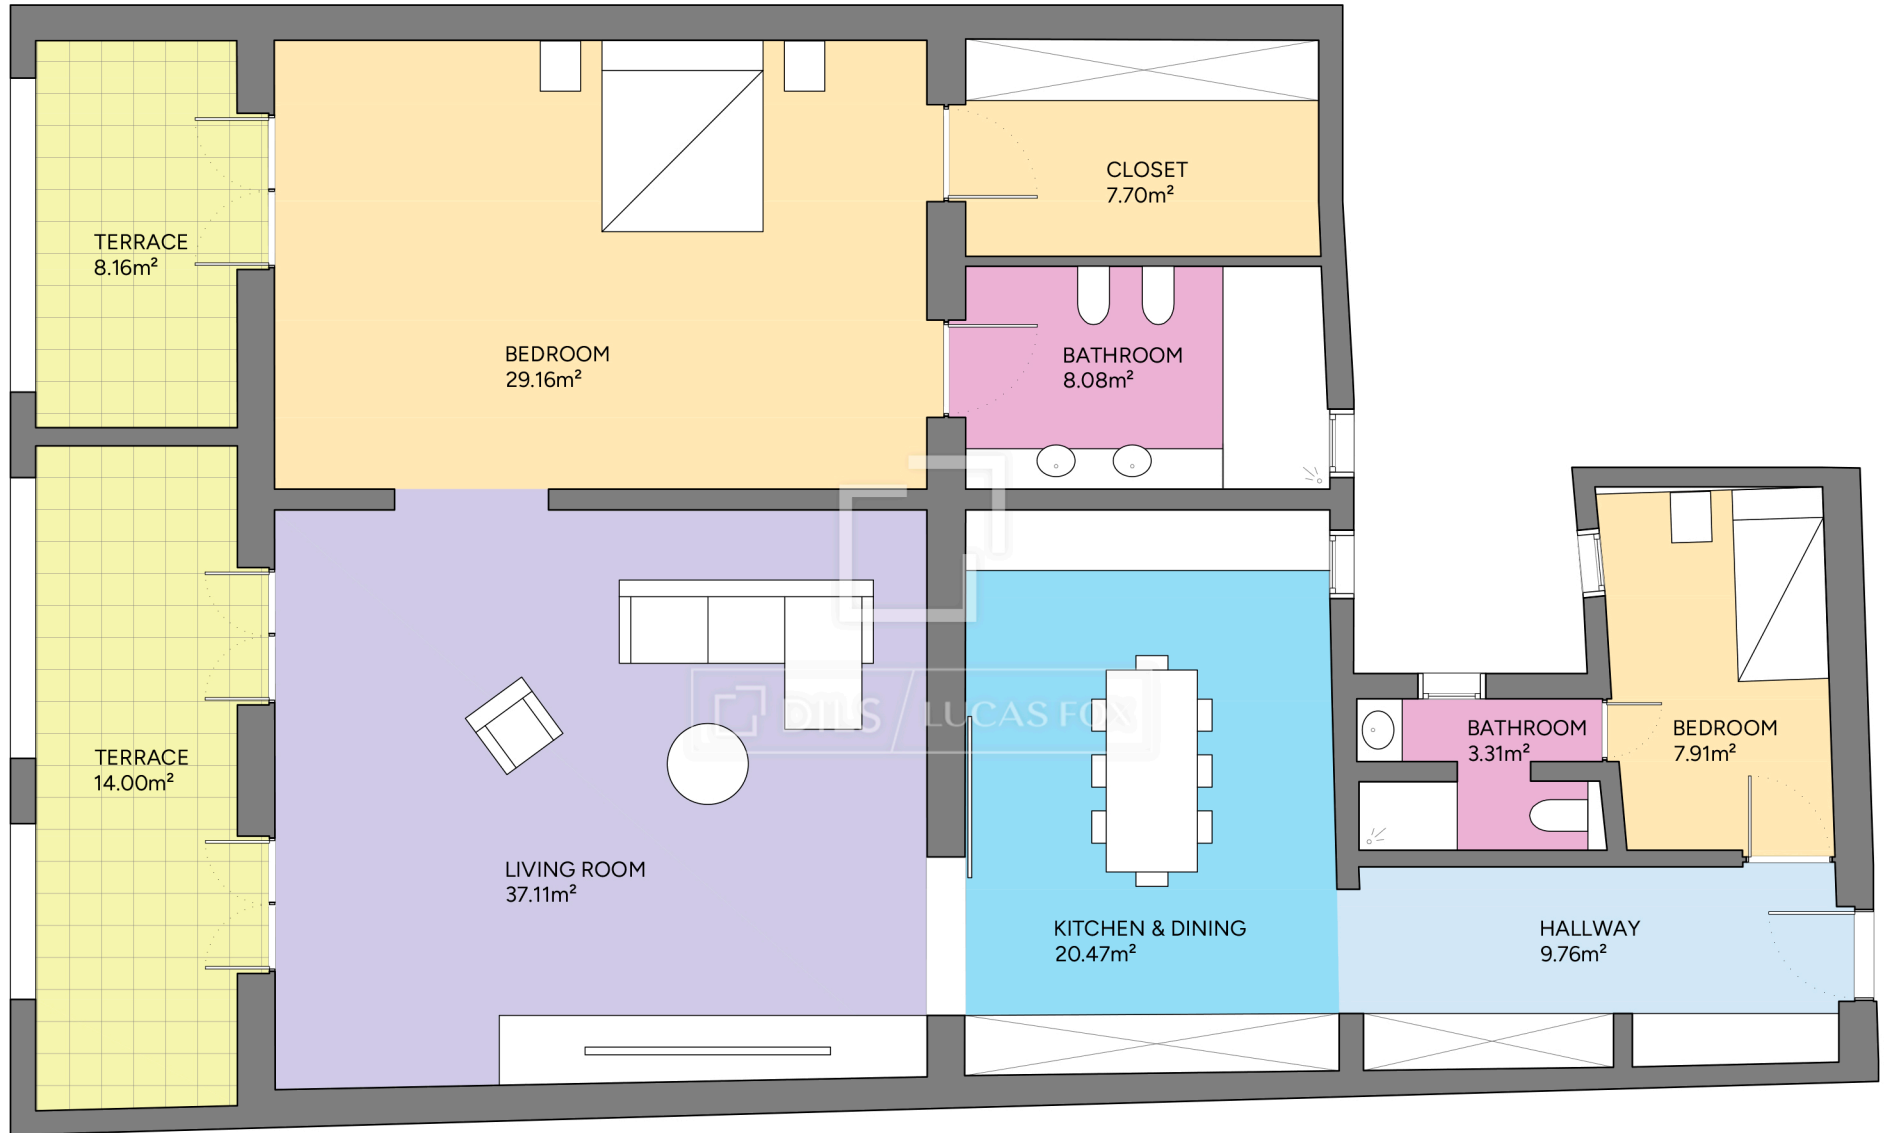

BCN68671

Scale in meters. Indicative only. Dimensions are approximate. All information contained here is gathered from sources we believe to be reliable. However we cannot guarantee its accuracy and interested persons should rely on their own enquiries.

Measurements FLOOR	
Built surface	148.77m ²
Useful surface	123.49m ²
Exterior surface	22.16m ²