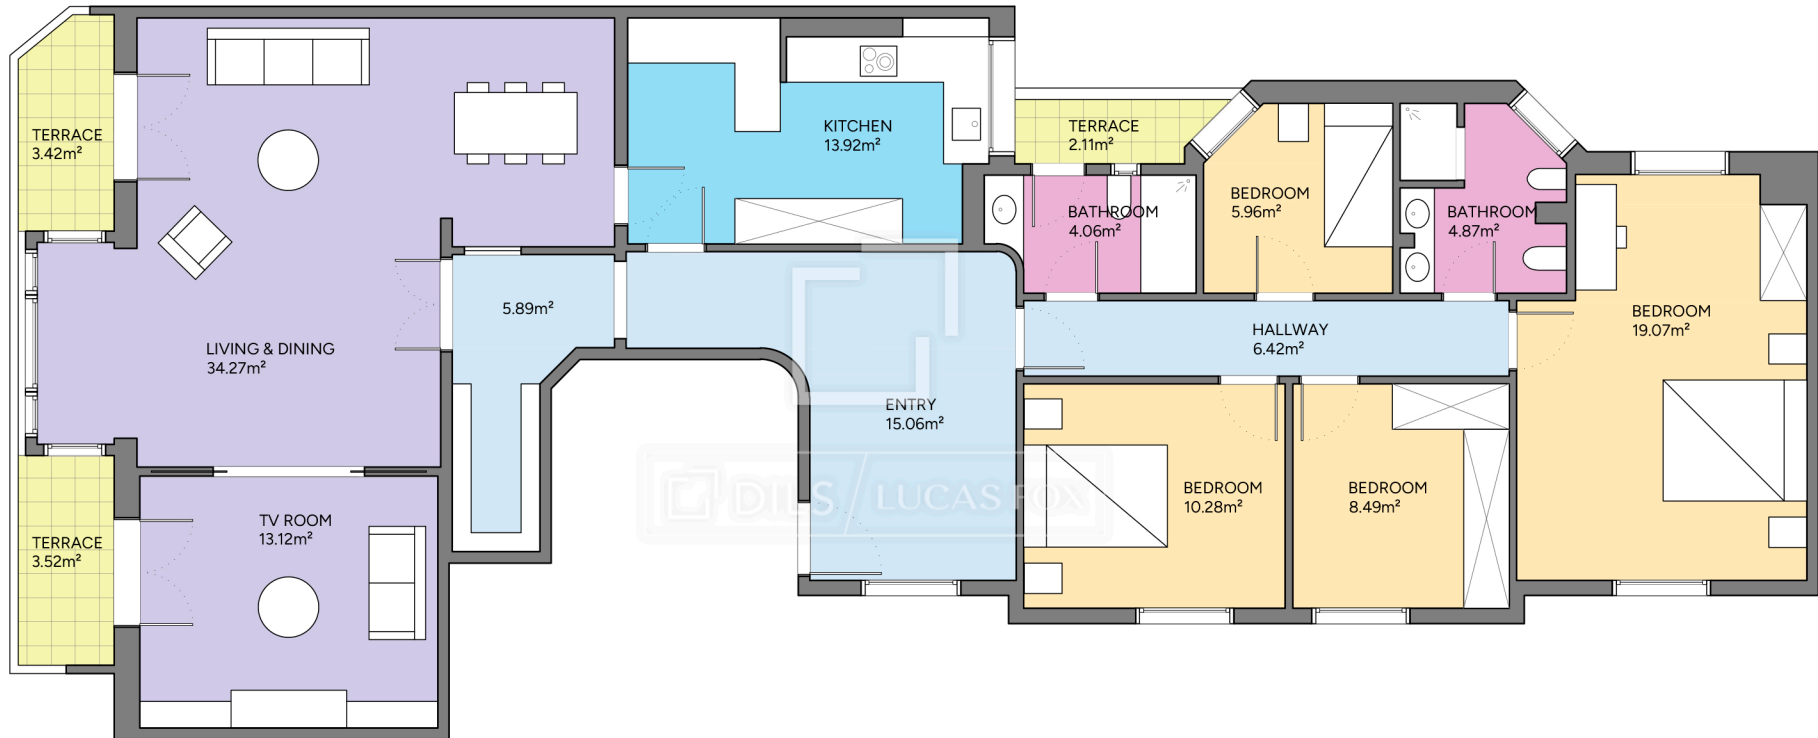

BCN68621

Scale in meters. Indicative only. Dimensions are approximate. All information contained here is gathered from sources we believe to be reliable. However we cannot guarantee its accuracy and interested persons should rely on their own enquiries.

Measurements FLOOR	
Built surface	162.43m ²
Useful surface	141.41m ²
Exterior surface	9.05m ²
Height	2.75m