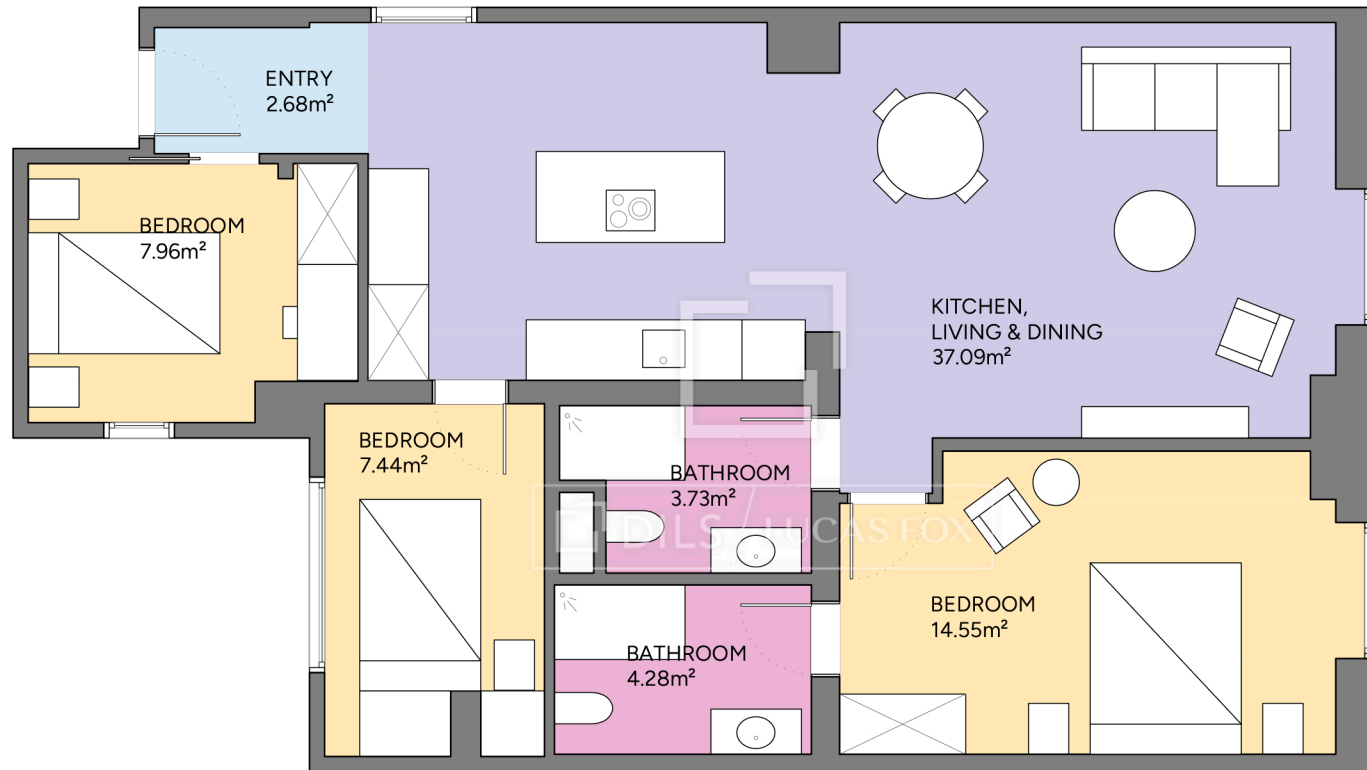

BCN68617

Scale in meters. Indicative only. Dimensions are approximate. All information contained here is gathered from sources we believe to be reliable. However we cannot guarantee its accuracy and interested persons should rely on their own enquiries.

Measurements FLOOR	
Built surface	91.30m ²
Useful surface	77.73m ²
Height	2.60m