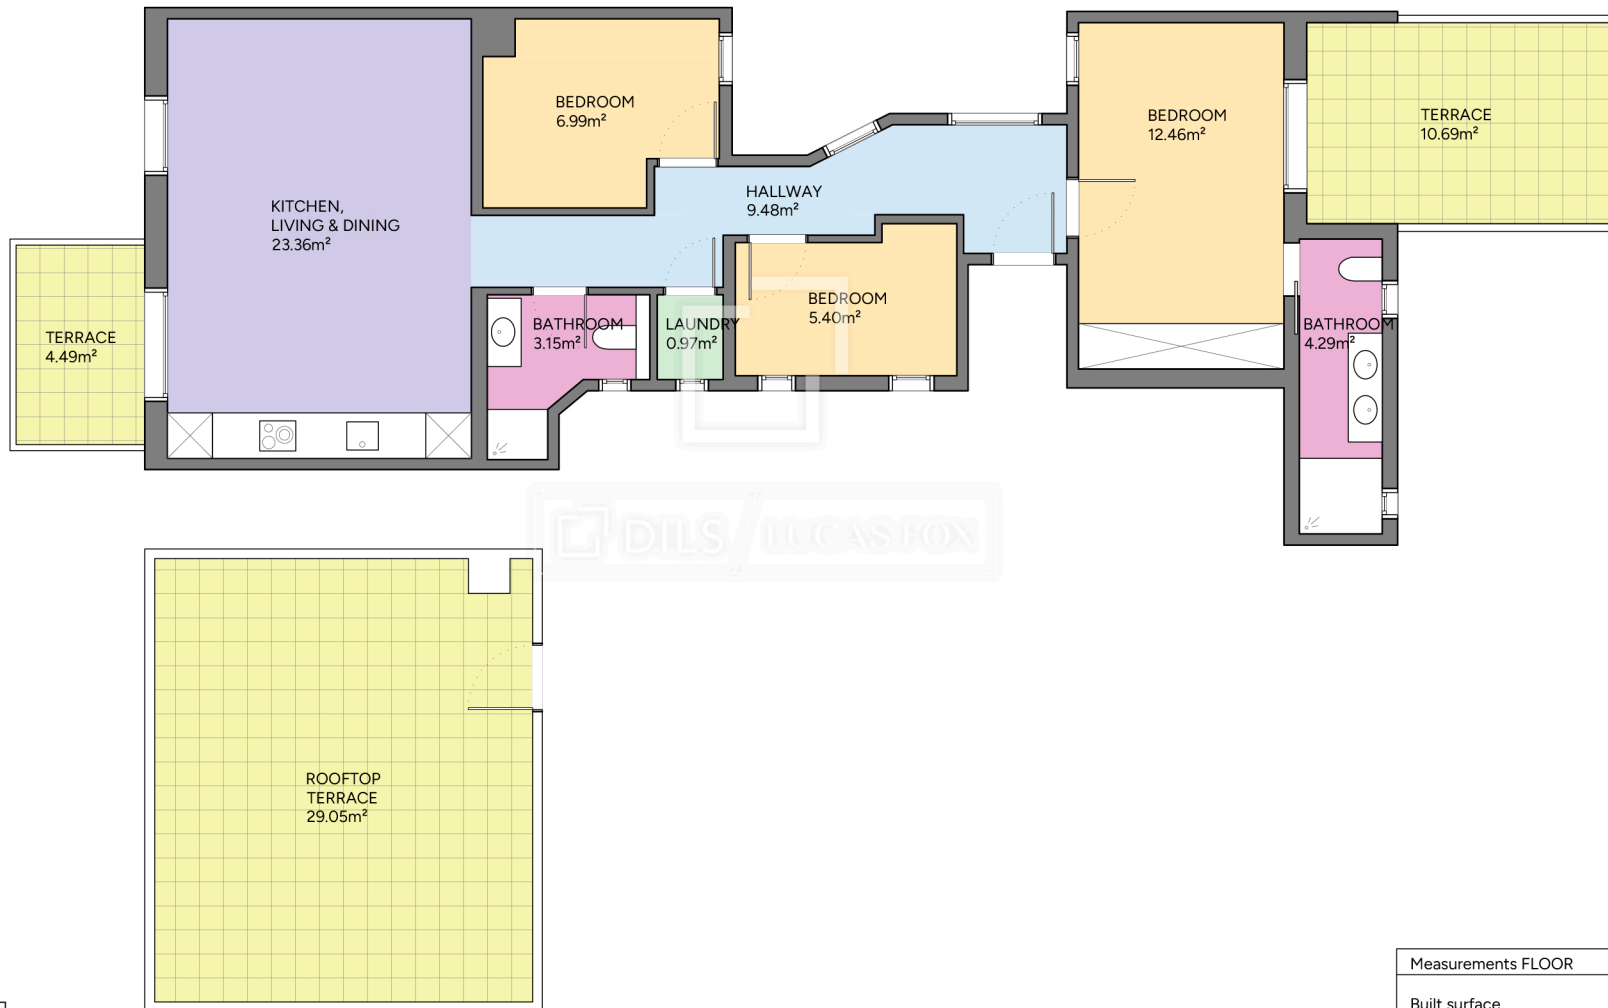

BCN68570

Scale in meters. Indicative only. Dimensions are approximate. All information contained here is gathered from sources we believe to be reliable. However we cannot guarantee its accuracy and interested persons should rely on their own enquiries.

Measurements FLOOR	
Built surface	80.83m ²
Useful surface	66.10m ²
Exterior surface	44.23m ²
Height	2.90m / 2.15m