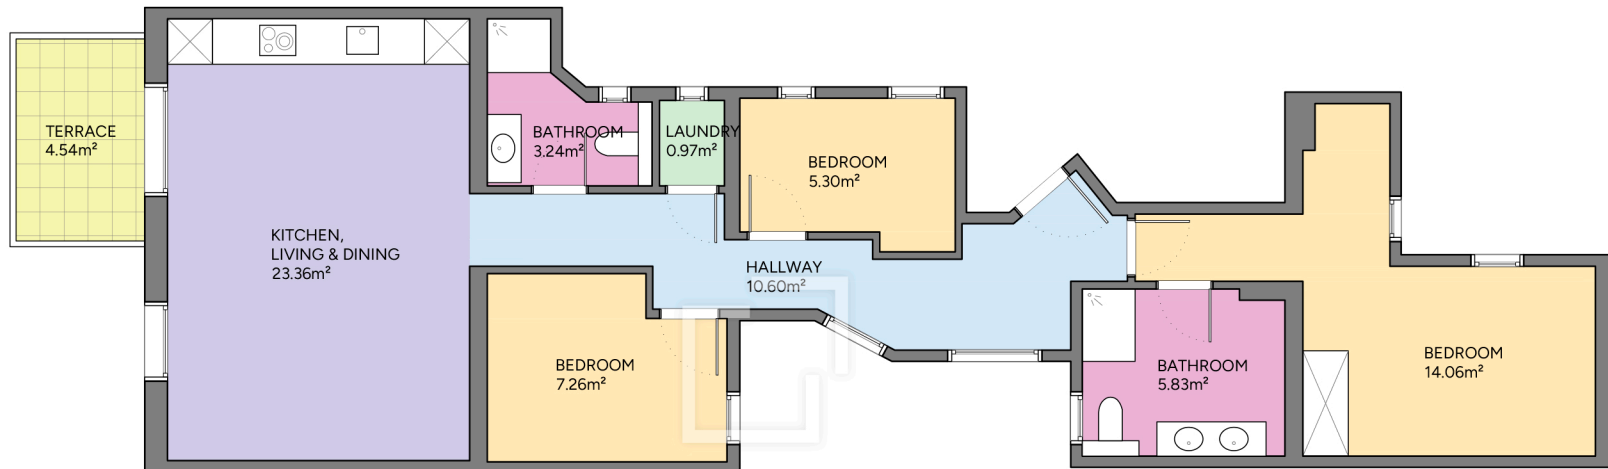

BCN68569

Scale in meters. Indicative only. Dimensions are approximate. All information contained here is gathered from sources we believe to be reliable. However we cannot guarantee its accuracy and interested persons should rely on their own enquiries.

Measurements FLOOR	
Built surface	84.76m ²
Useful surface	70.63m ²
Exterior surface	33.67m ²
Height	2.81m / 1.95m