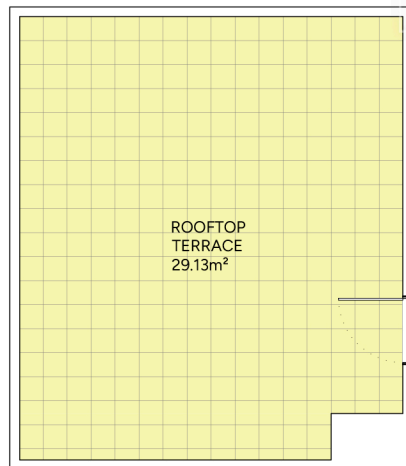

BCN68569

Scale in meters. Indicative only. Dimensions are approximate. All information contained here is gathered from sources we believe to be reliable. However we cannot guarantee its accuracy and interested persons should rely on their own enquiries.

Measurements FLOOR	
Built surface	84.76m ²
Useful surface	70.63m ²
Exterior surface	33.67m ²
Height	2.81m / 1.95m