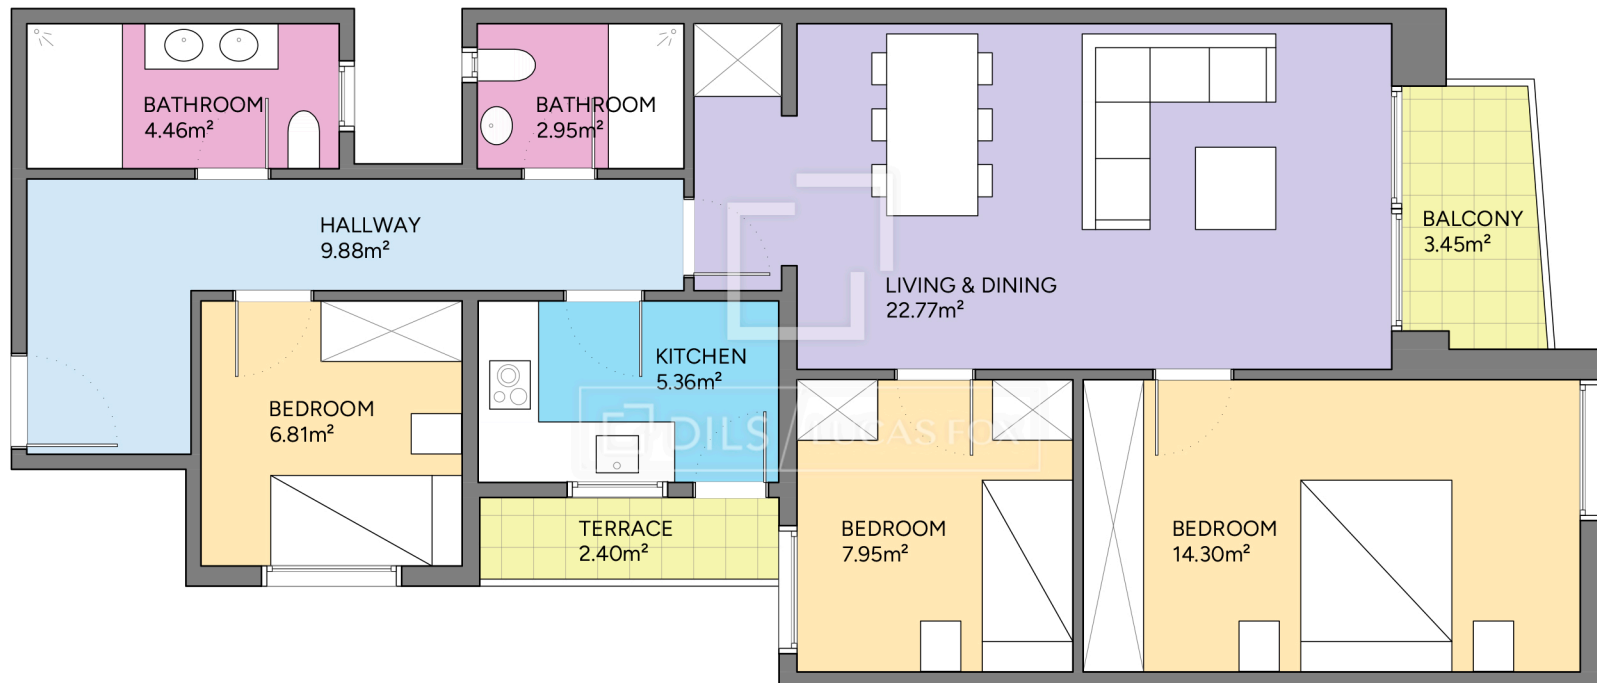

BCN68554

Scale in meters. Indicative only. Dimensions are approximate. All information contained here is gathered from sources we believe to be reliable. However we cannot guarantee its accuracy and interested persons should rely on their own enquiries.

Measurements FLOOR	
Built surface	86.28m ²
Useful surface	74.48m ²
Exterior surface	5.85m ²
Height	2.73m