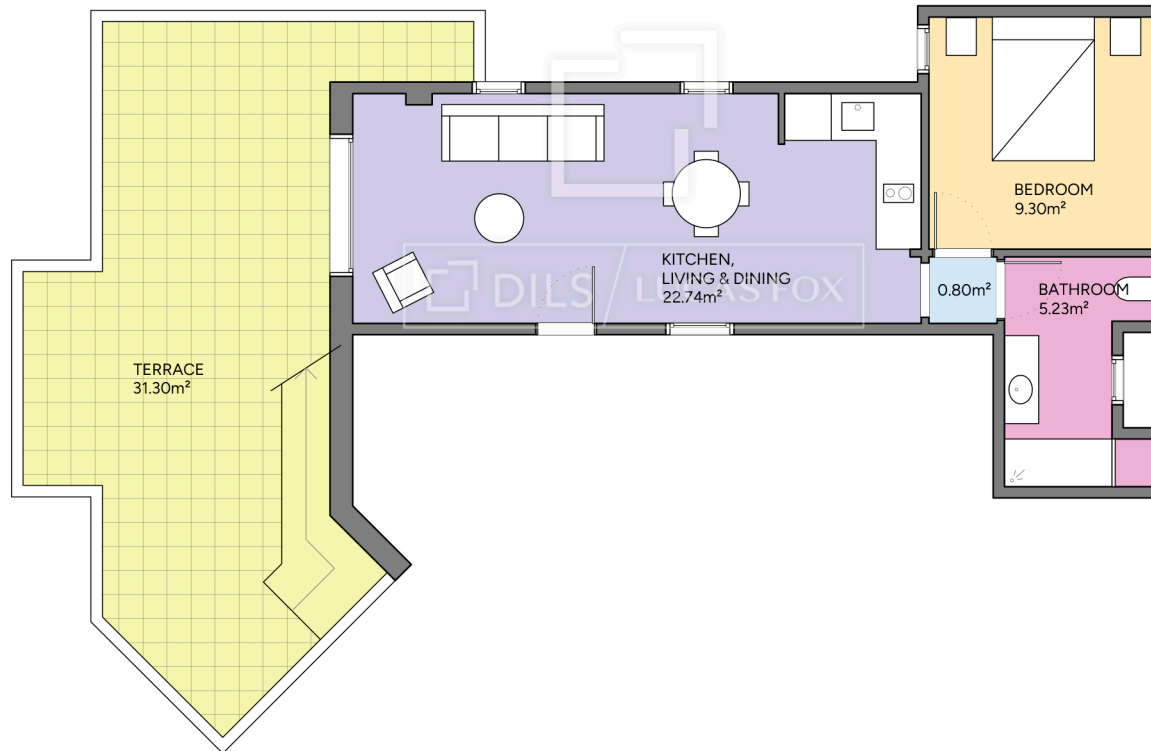

BCN68541

Upper floor

Scale in meters. Indicative only. Dimensions are approximate. All information contained here is gathered from sources we believe to be reliable. However we cannot guarantee its accuracy and interested persons should rely on their own enquiries.

Measurements FLOOR	
Built surface	45.62m ²
Useful surface	38.07m ²
Exterior surface	49.46m ²
Height	2.74m