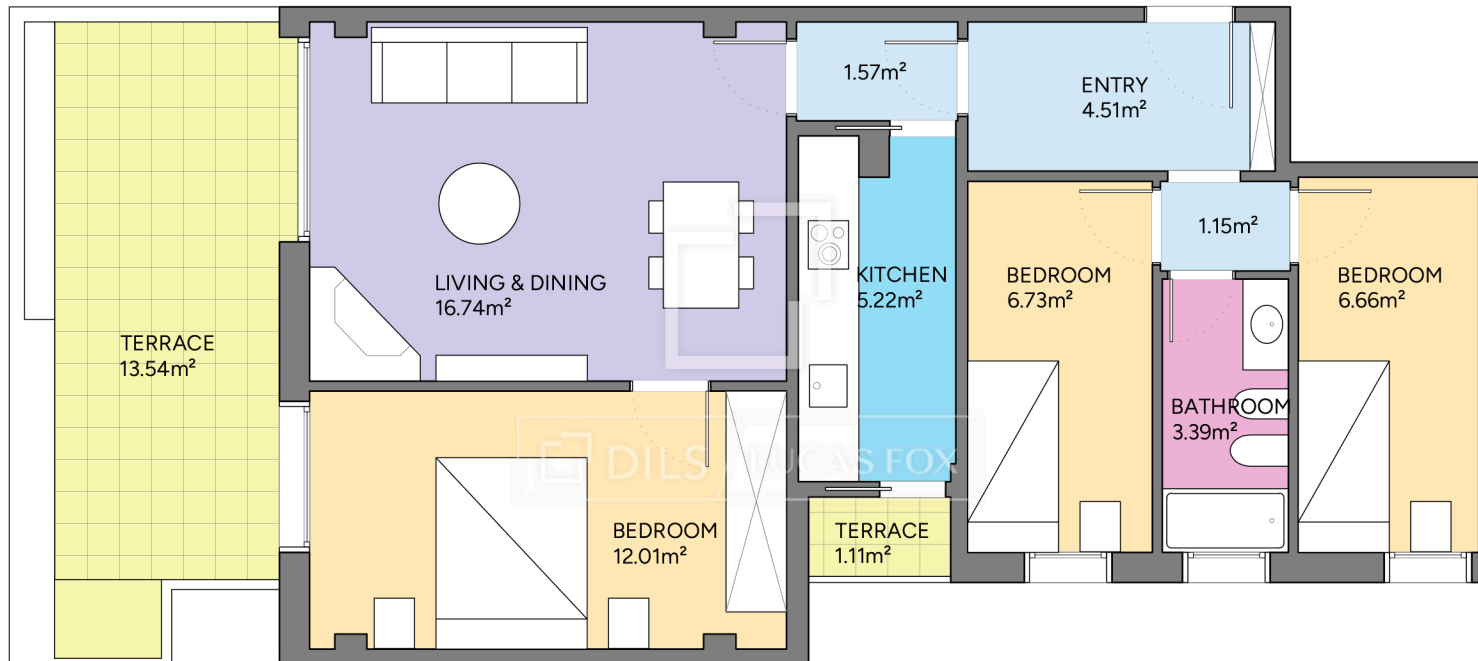

BCN68425

Scale in meters. Indicative only. Dimensions are approximate. All information contained here is gathered from sources we believe to be reliable. However we cannot guarantee its accuracy and interested persons should rely on their own enquiries.

Measurements FLOOR	
Built surface	68.35m ²
Useful surface	57.98m ²
Exterior surface	14.65m ²
Height	2.75m