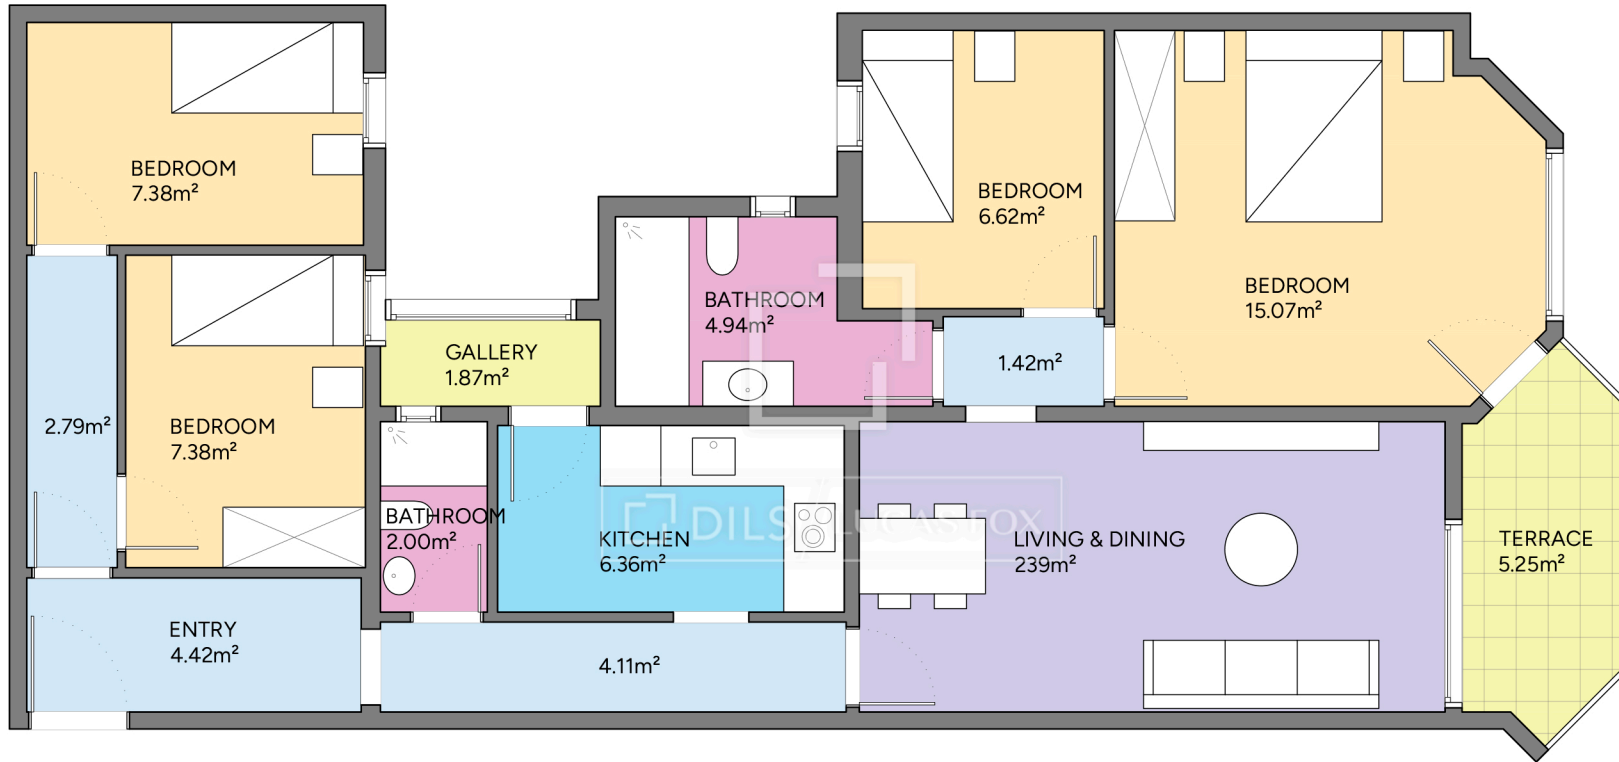

BCN68422

Scale in meters. Indicative only. Dimensions are approximate. All information contained here is gathered from sources we believe to be reliable. However we cannot guarantee its accuracy and interested persons should rely on their own enquiries.

Measurements FLOOR	
Built surface	98.69m ²
Useful surface	81.11m ²
Exterior surface	5.25m ²
Height	2.69m