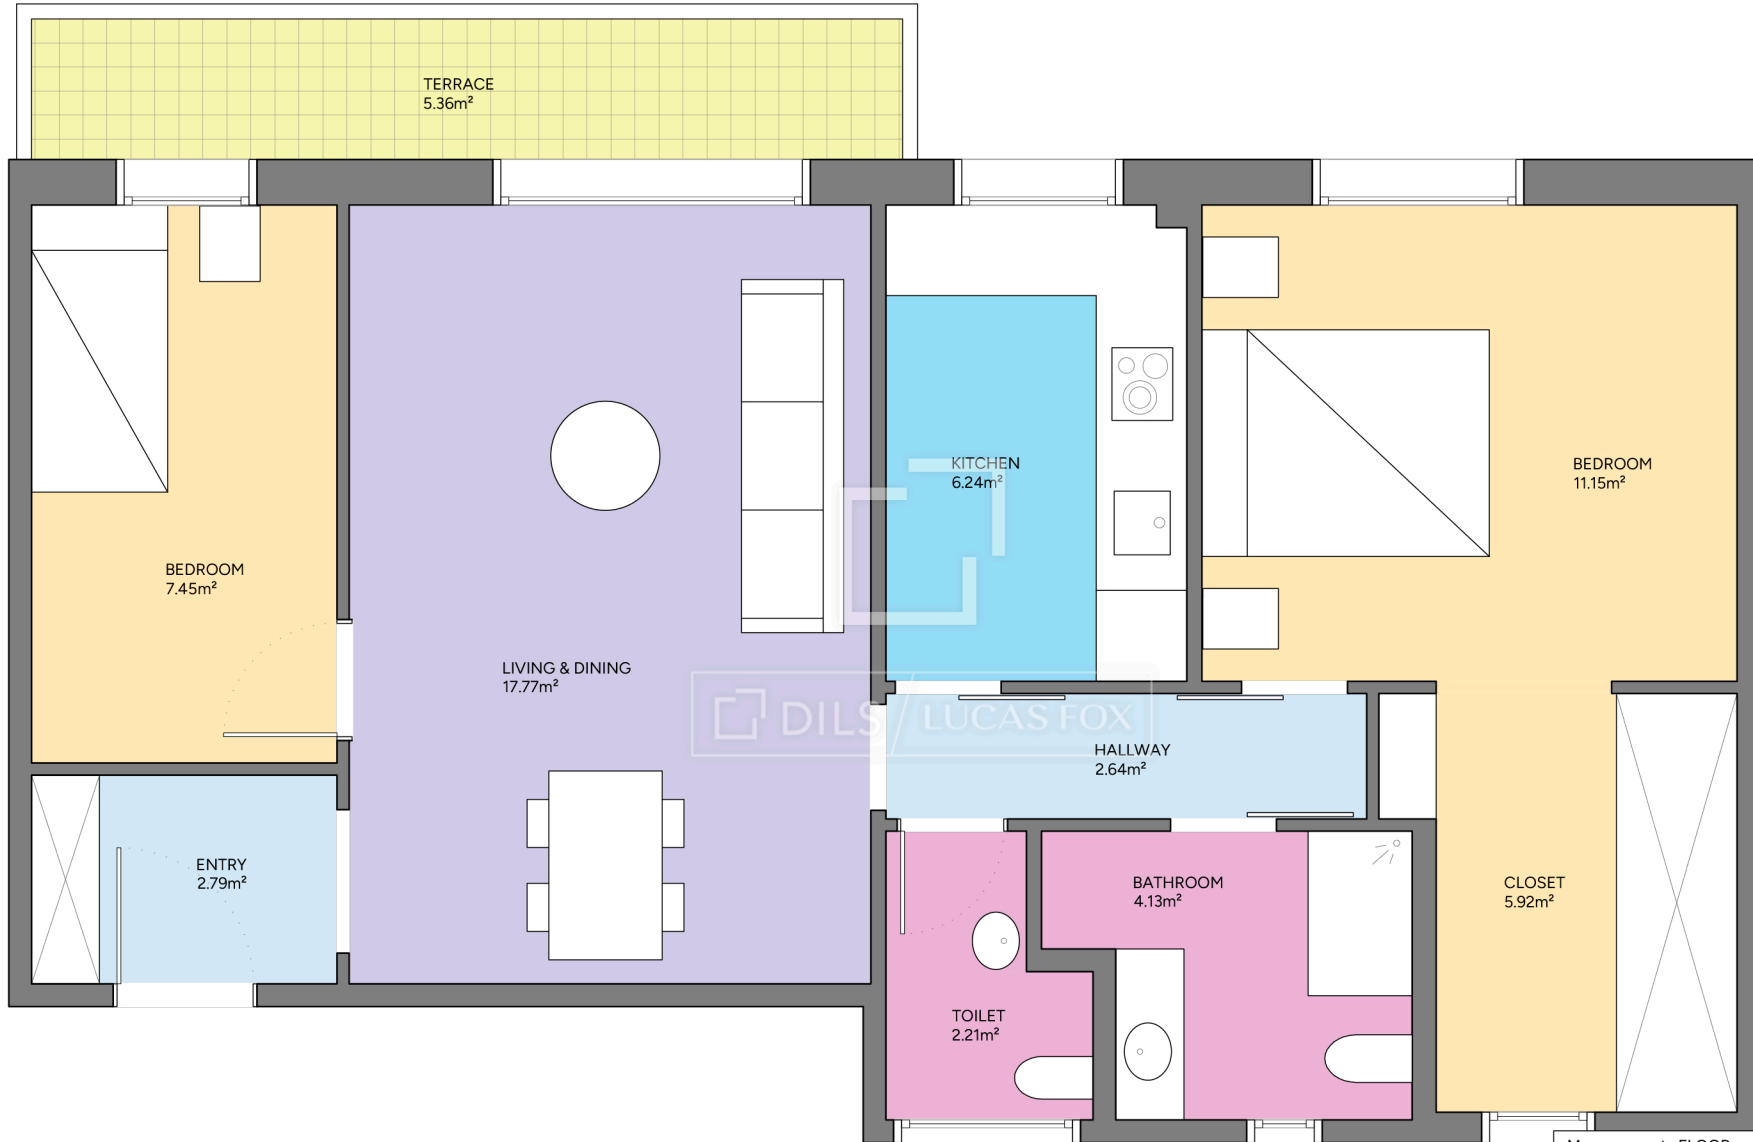

BCN68413

Scale in meters. Indicative only. Dimensions are approximate. All information contained here is gathered from sources we believe to be reliable. However we cannot guarantee its accuracy and interested persons should rely on their own enquiries.

Measurements FLOOR	
Built surface	70.48m ²
Useful surface	60.29m ²
Exterior surface	5.36m ²
Height	2.76m