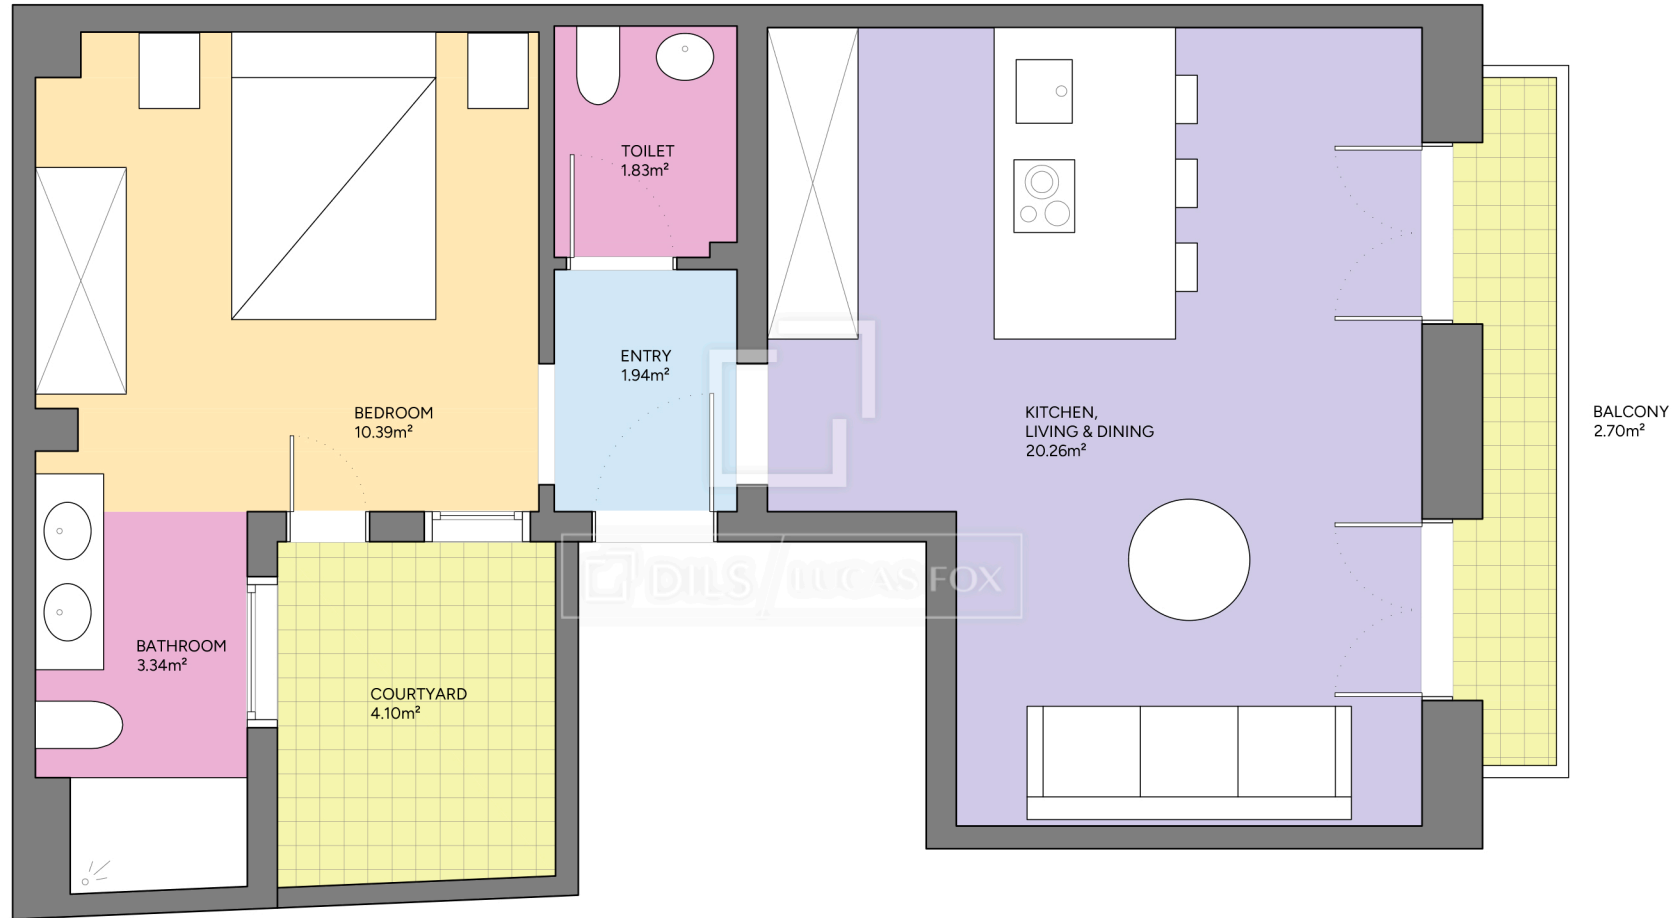

BCN68342

Scale in meters. Indicative only. Dimensions are approximate. All information contained here is gathered from sources we believe to be reliable. However we cannot guarantee its accuracy and interested persons should rely on their own enquiries.

Measurements FLOOR	
Built surface	45.80m ²
Useful surface	37.75m ²
Exterior surface	6.80m ²
Height	3.13m