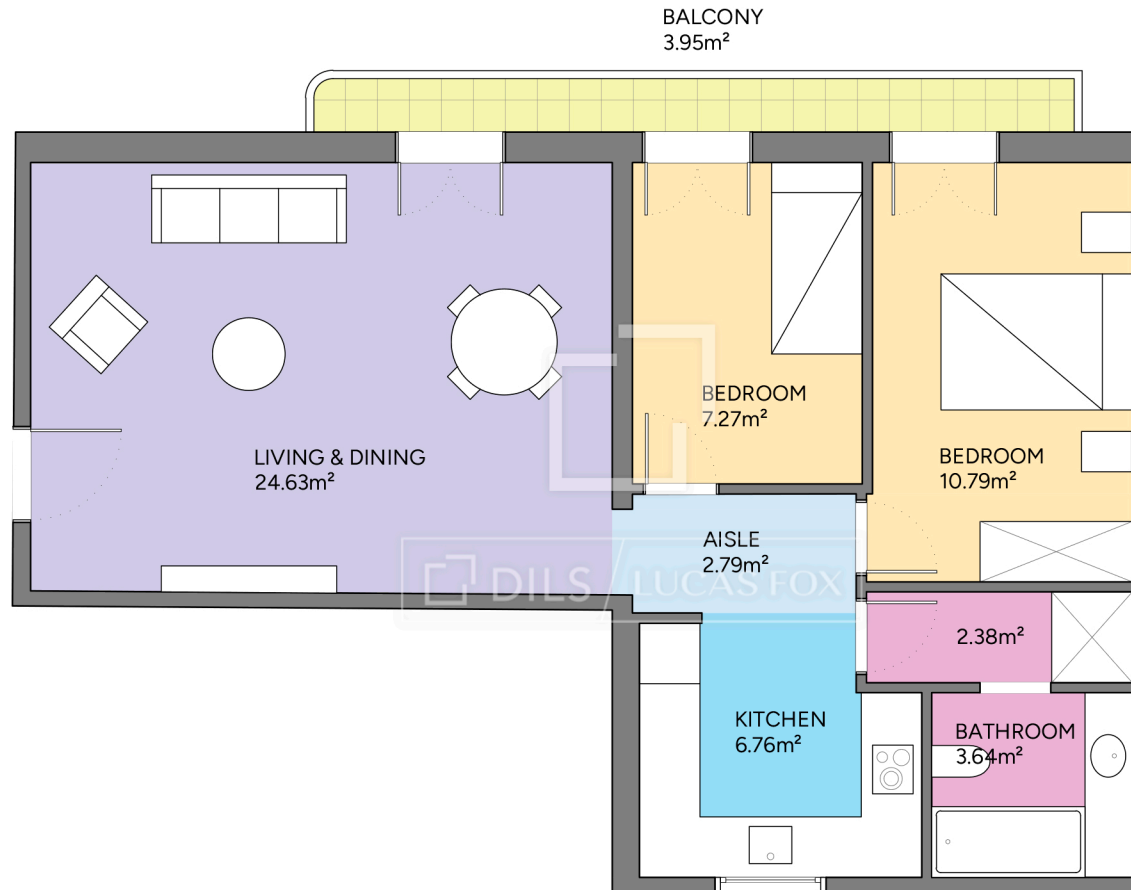

BCN68296

Scale in meters. Indicative only. Dimensions are approximate. All information contained here is gathered from sources we believe to be reliable. However we cannot guarantee its accuracy and interested persons should rely on their own enquiries.

Measurements FLOOR	
Built surface	68.04m ²
Useful surface	58.26m ²
Exterior surface	3.95m ²
Height	2.88m