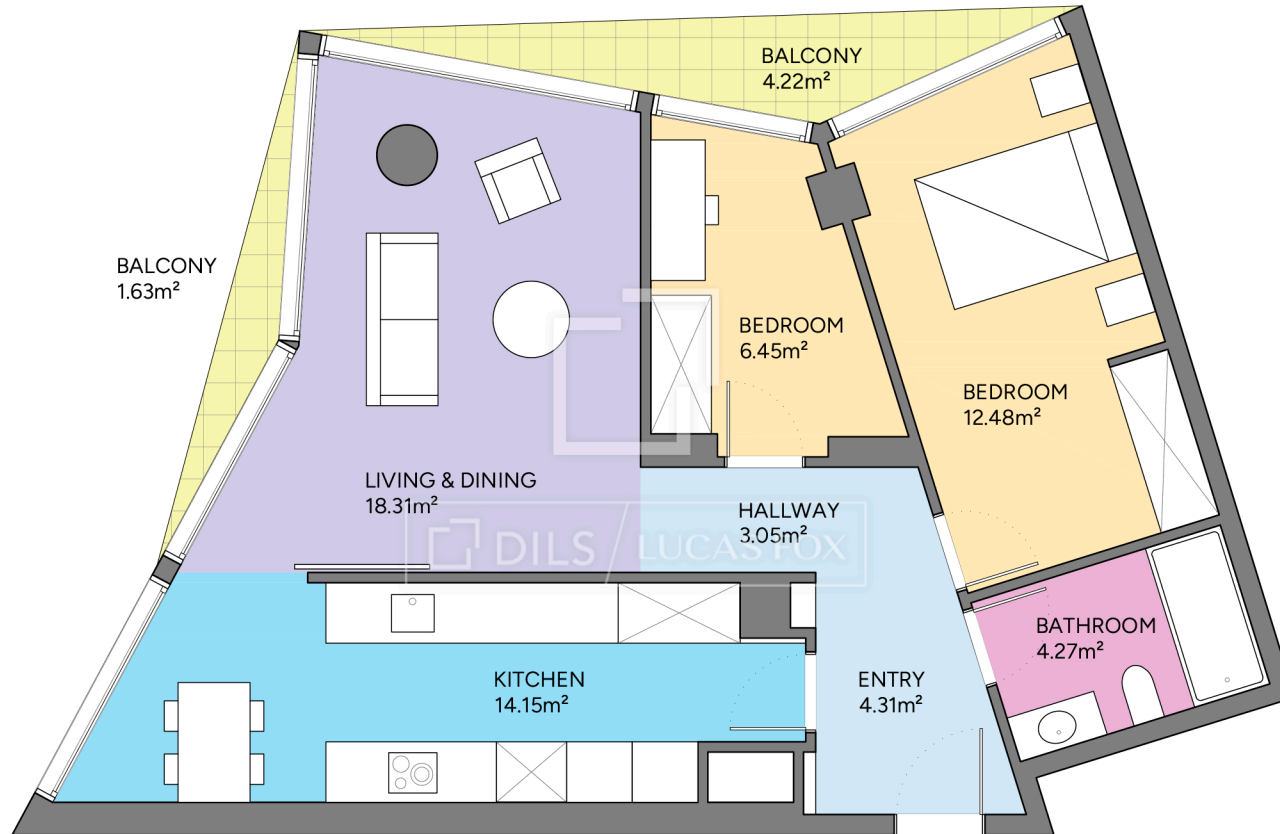

BCN68243

Scale in meters. Indicative only. Dimensions are approximate. All information contained here is gathered from sources we believe to be reliable. However we cannot guarantee its accuracy and interested persons should rely on their own enquiries.

Measurements FLOOR	
Built surface	74.05m ²
Useful surface	63.02m ²
Exterior surface	5.85m ²
Height	2.50m