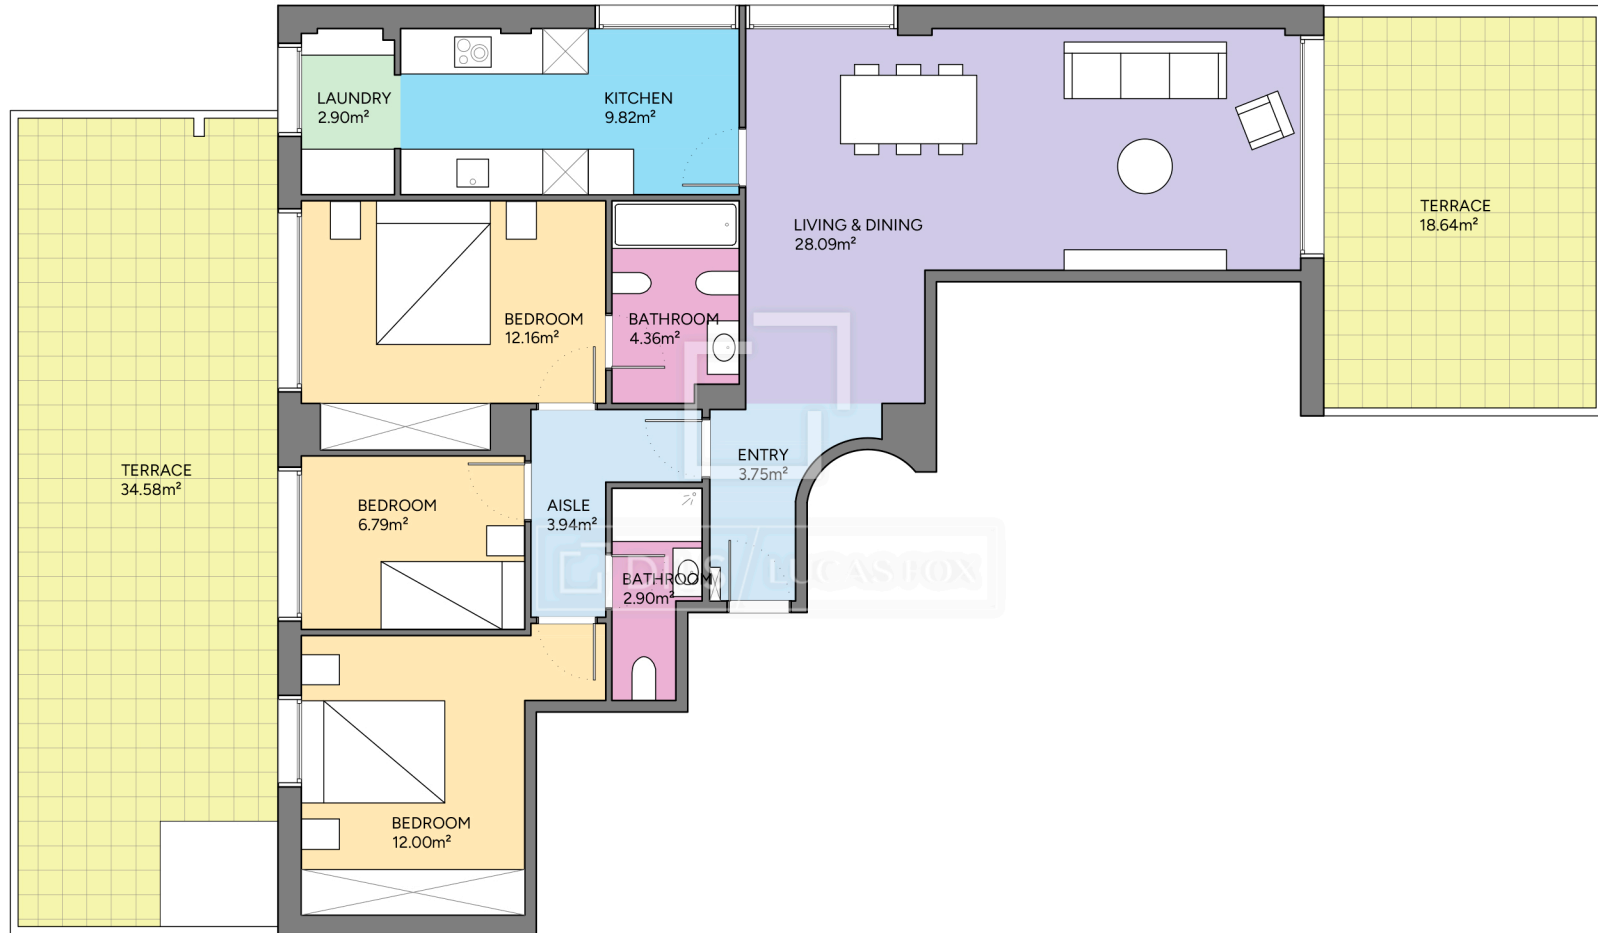

BCN68141

Scale in meters. Indicative only. Dimensions are approximate. All information contained here is gathered from sources we believe to be reliable. However we cannot guarantee its accuracy and interested persons should rely on their own enquiries.

Measurements FLOOR	
Built surface	102.19m ²
Useful surface	86.71m ²
Exterior surface	53.21m ²