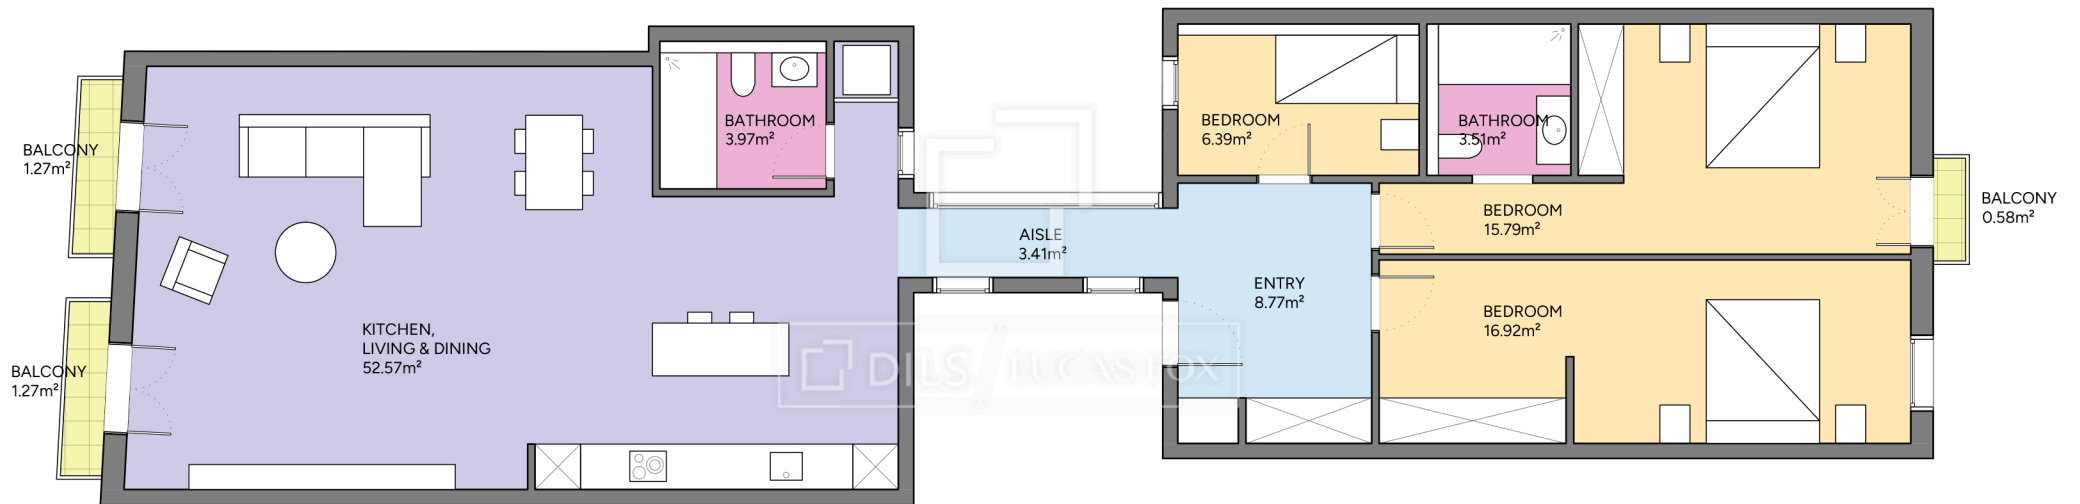

BCN68125

Scale in meters. Indicative only. Dimensions are approximate. All information contained here is gathered from sources we believe to be reliable. However we cannot guarantee its accuracy and interested persons should rely on their own enquiries.

Measurements FLOOR	
Built surface	127.45m ²
Useful surface	111.33m ²
Exterior surface	3.12m ²