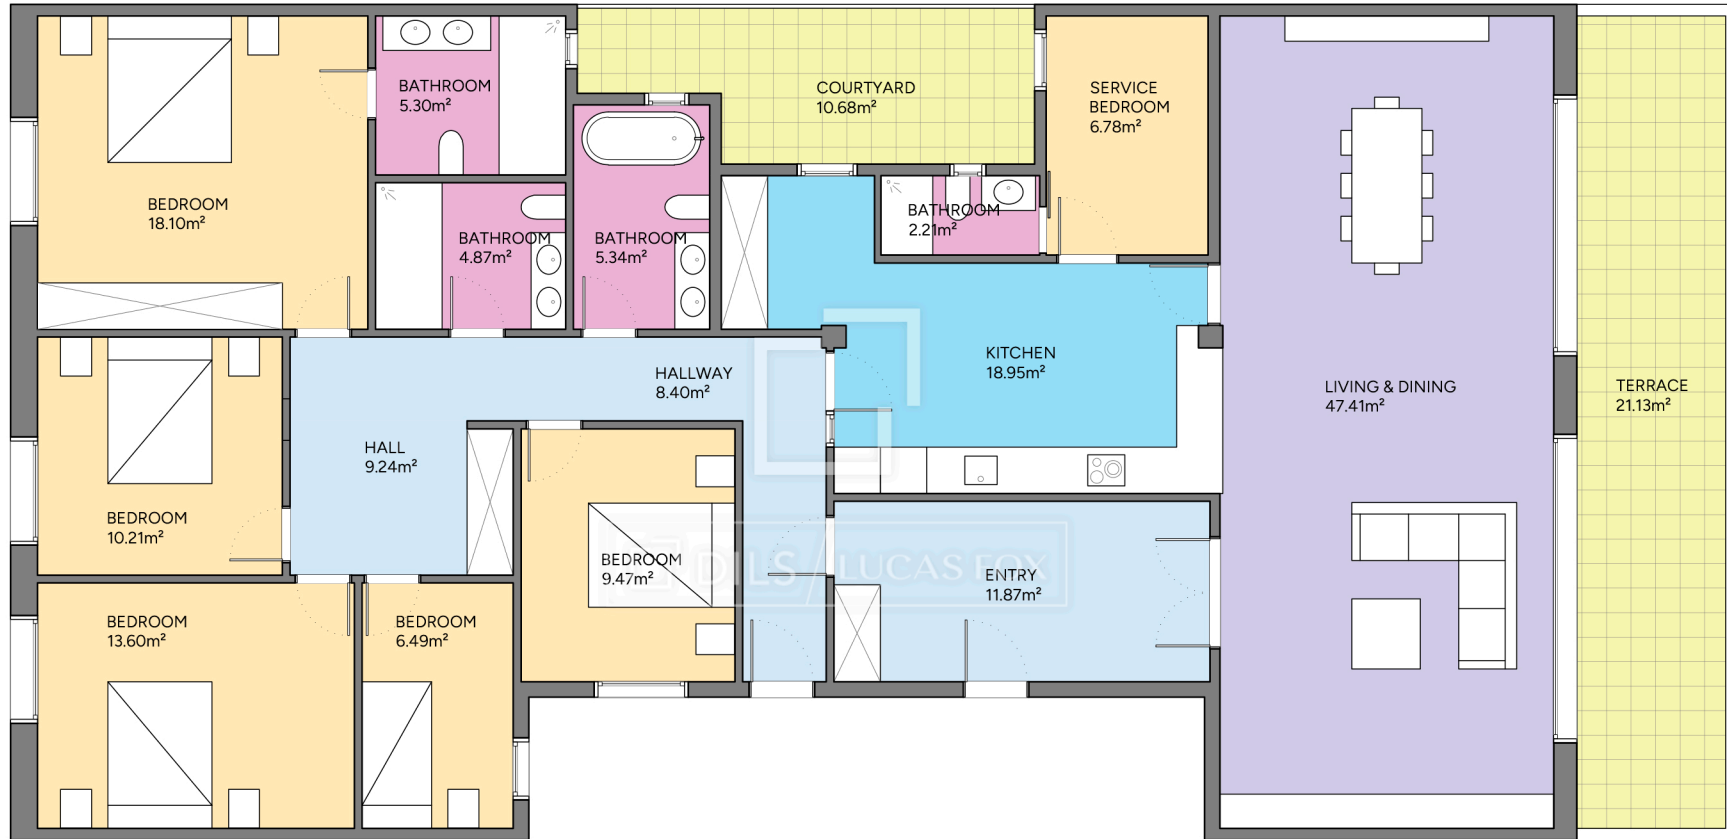

# BCN68111

Scale in meters. Indicative only. Dimensions are approximate. All information contained here is gathered from sources we believe to be reliable. However we cannot guarantee its accuracy and interested persons should rely on their own enquiries.

Measurements FLOOR	
Built surface	201.07m <sup>2</sup>
Useful surface	178.25m <sup>2</sup>
Exterior surface	31.81m <sup>2</sup>