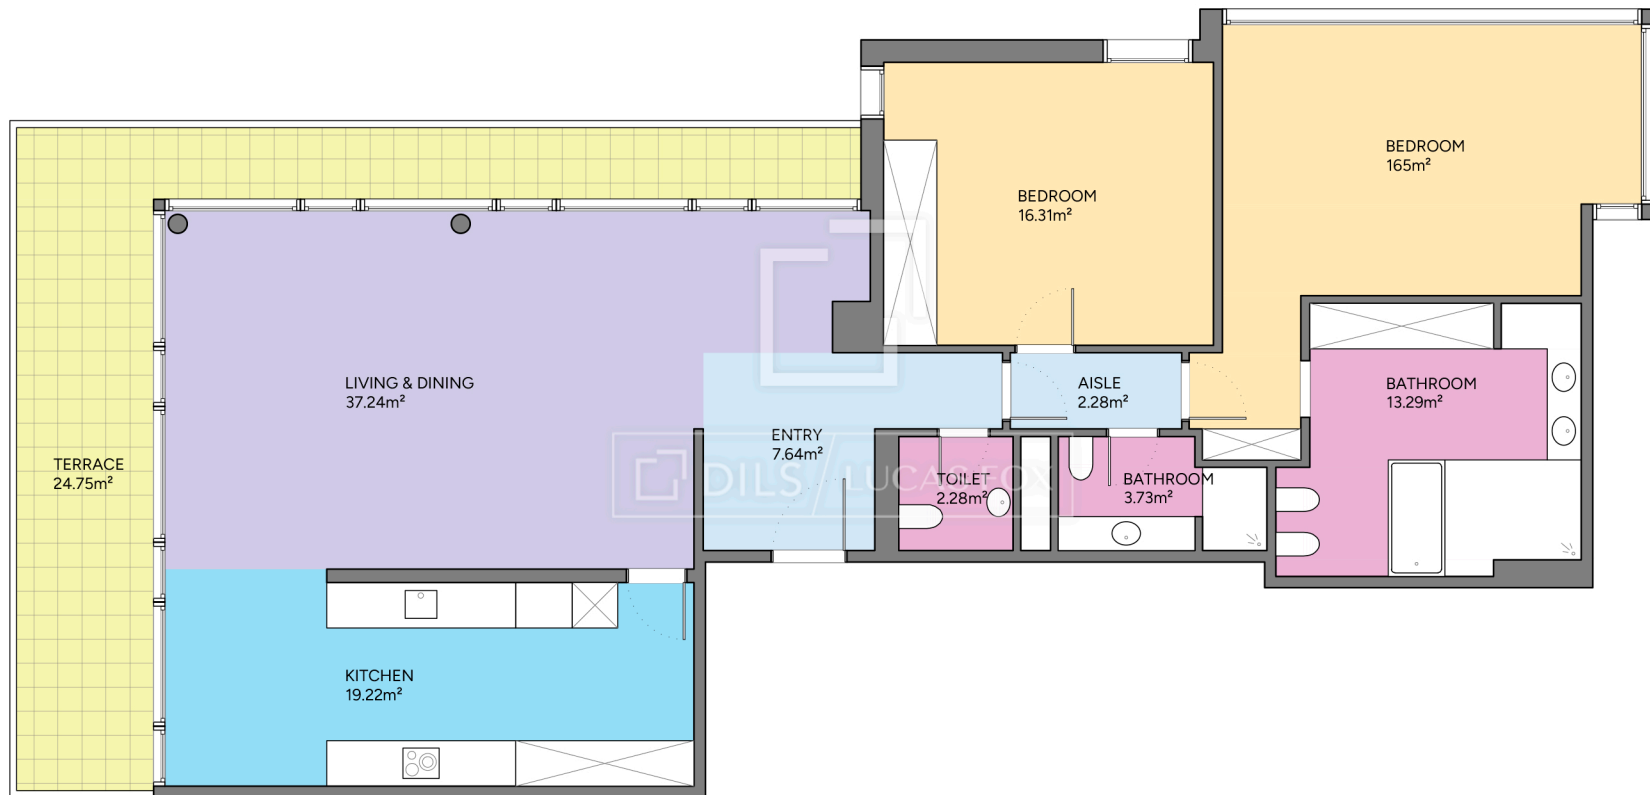

# BCN68085

Scale in meters. Indicative only. Dimensions are approximate. All information contained here is gathered from sources we believe to be reliable. However we cannot guarantee its accuracy and interested persons should rely on their own enquiries.

Measurements FLOOR	
Built surface	140.37m <sup>2</sup>
Useful surface	123.73m <sup>2</sup>
Exterior surface	24.75m <sup>2</sup>