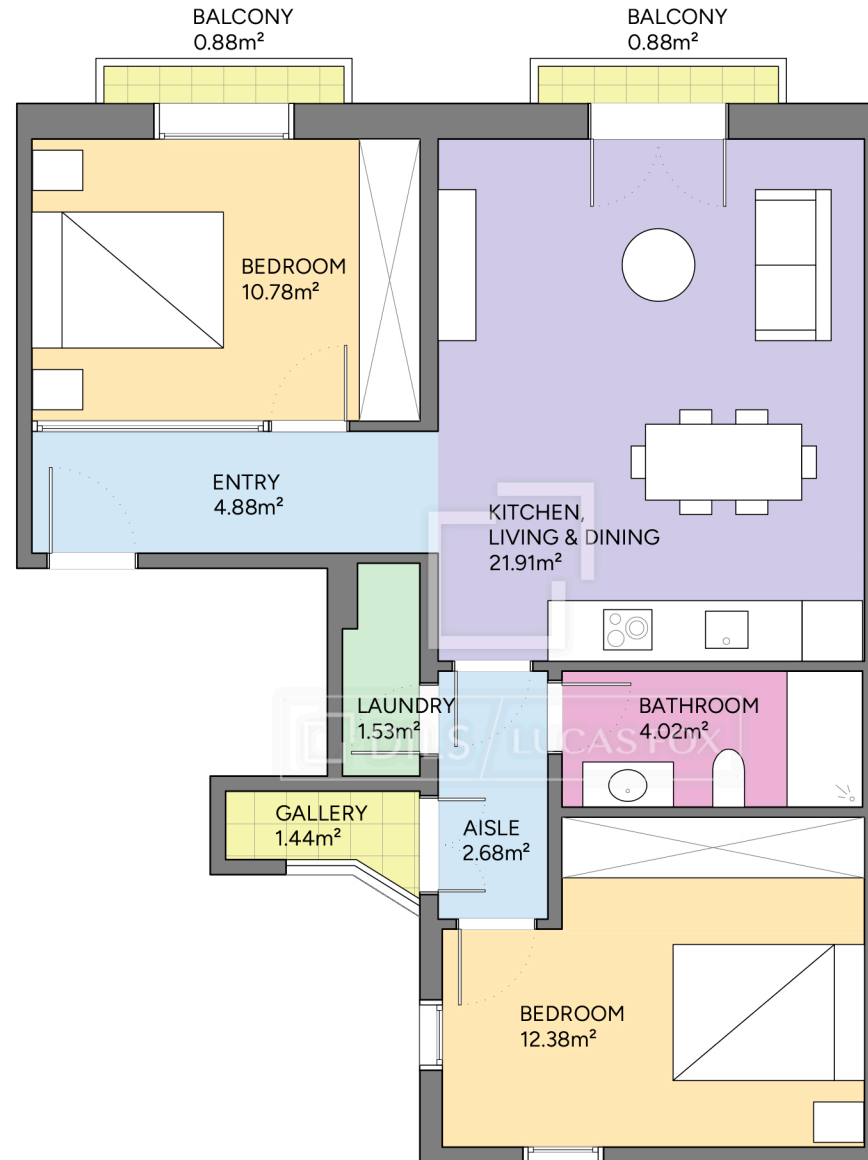

BCN68077

Scale in meters. Indicative only. Dimensions are approximate. All information contained here is gathered from sources we believe to be reliable. However we cannot guarantee its accuracy and interested persons should rely on their own enquiries.

Measurements FLOOR	
Built surface	80.15m ²
Useful surface	67.15m ²
Exterior surface	3.15m ²
Height	3.64m

BCN68077

Scale in meters. Indicative only. Dimensions are approximate. All information contained here is gathered from sources we believe to be reliable. However we cannot guarantee its accuracy and interested persons should rely on their own enquiries.

Measurements FLOOR	
Built surface	69.75m ²
Useful surface	58.18m ²
Exterior surface	3.20m ²
Height	3.64m