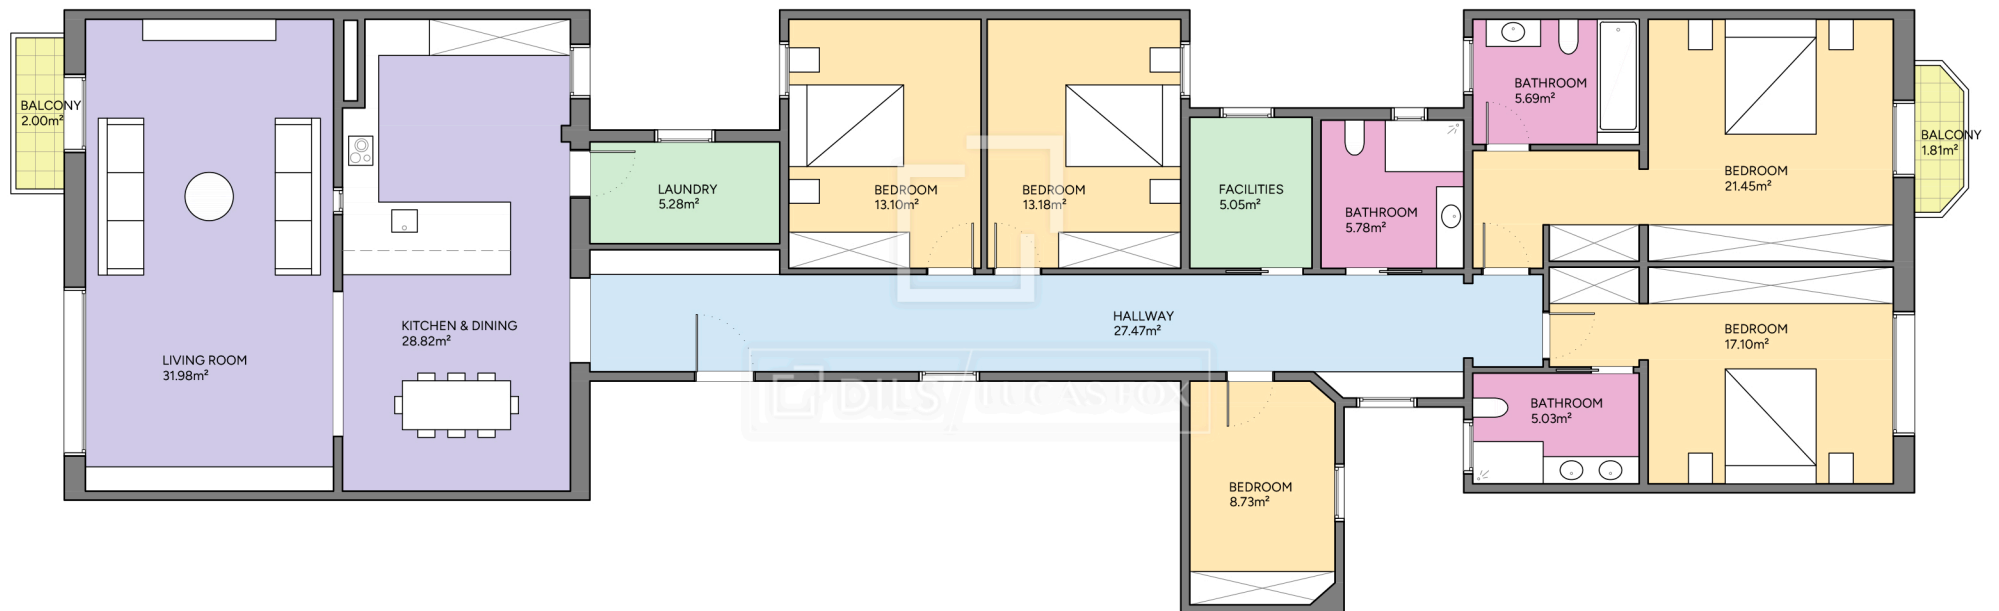

# BCN68014

Scale in meters. Indicative only. Dimensions are approximate. All information contained here is gathered from sources we believe to be reliable. However we cannot guarantee its accuracy and interested persons should rely on their own enquiries.

Measurements FLOOR	
Built surface	216.10m <sup>2</sup>
Useful surface	188.67m <sup>2</sup>
Exterior surface	3.81m <sup>2</sup>
Height	2.88m