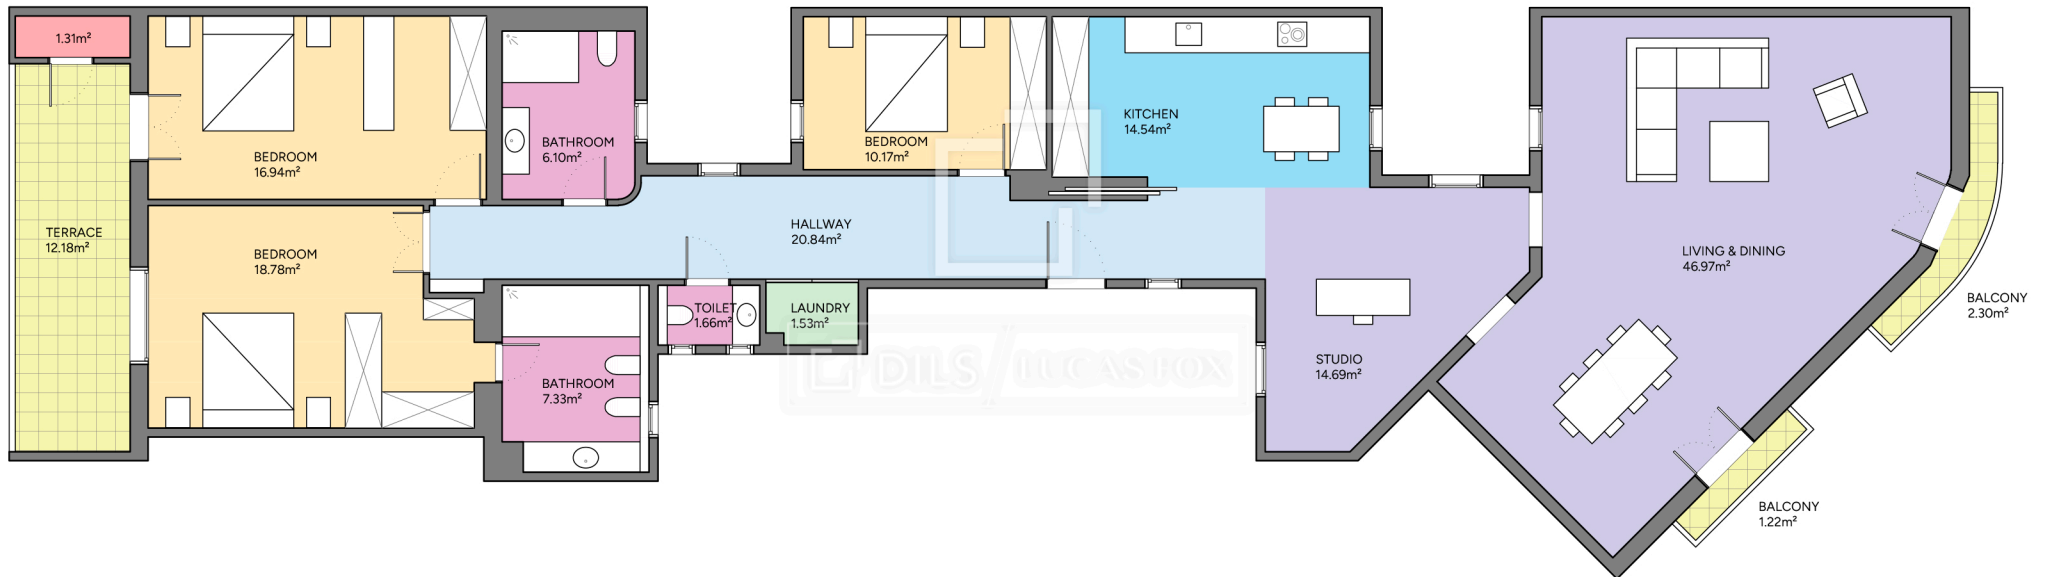

BCN67773

Scale in meters. Indicative only. Dimensions are approximate. All information contained here is gathered from sources we believe to be reliable. However we cannot guarantee its accuracy and interested persons should rely on their own enquiries.

Measurements FLOOR	
Built surface	193.35m ²
Useful surface	160.87m ²
Exterior surface	15.70m ²
Height	3.02m