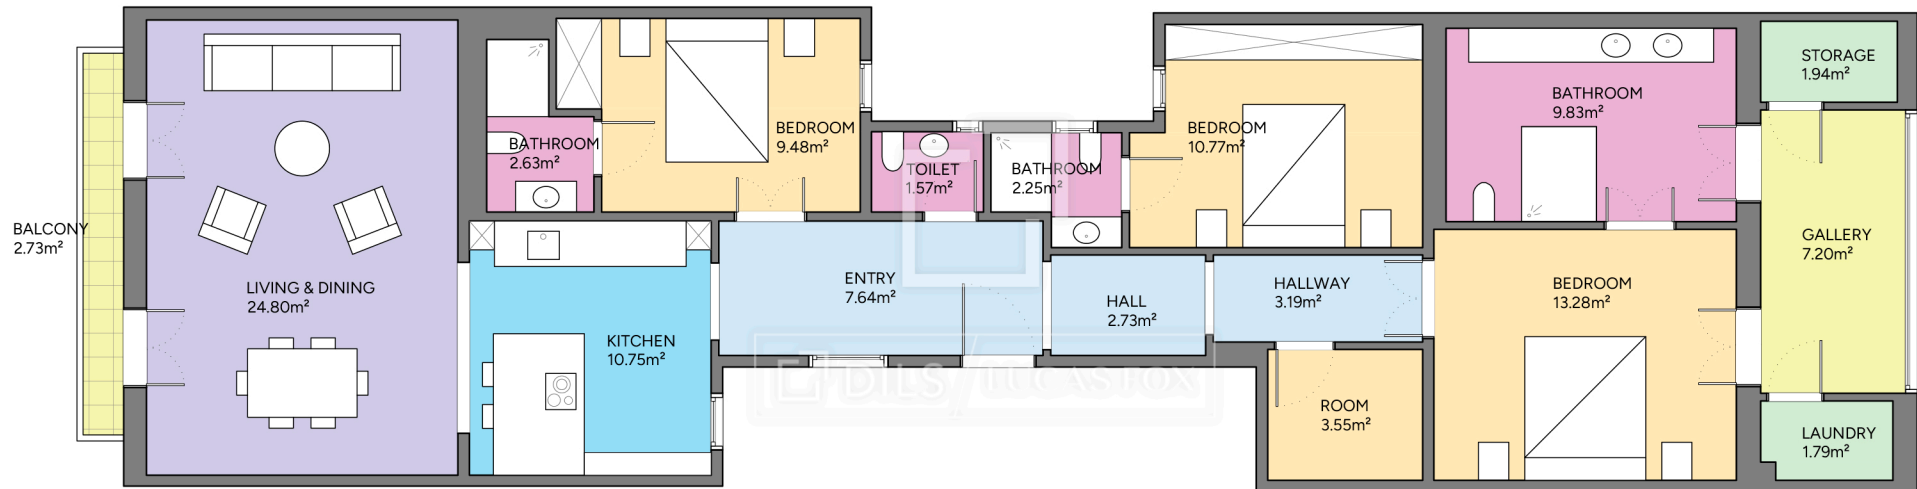

BCN67533

Scale in meters. Indicative only. Dimensions are approximate. All information contained here is gathered from sources we believe to be reliable. However we cannot guarantee its accuracy and interested persons should rely on their own enquiries.

Measurements FLOOR	
Built surface	133.68m ²
Useful surface	113.38m ²
Exterior surface	2.73m ²
Height	2.72m